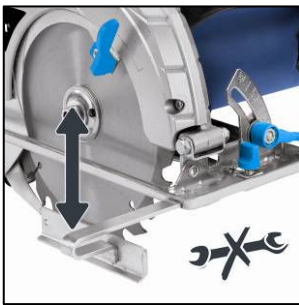

Einhell

BLUE

BT-CS 1400/1 Circular Hand Saw

Art.-No. 43.309.46

Features

- Toolless saw table adjustment (1)
- Carbide tipped saw blade (2)
- Splitting wedge (adapts to the cutting depth) (3)
- Toolless cutting depth adjustment (4)
- Softstart

Standard accessories

- Parallel guide (5)
- Tool for saw blade change

Technical Data

- Mains: 230 V ~ 50 Hz
- Power: 1,400 W
- No-load speed: 5,200 min⁻¹
- Cutting depth at 90° / 45°: 66 / 45 mm
- Saw blade: Ø 190 x Ø 30 x 2.5 mm / 24 teeth
- Product weight: 4.3 kg

Logistic Data

- Net weight: 4.5 kg
- Gross weight: 5.2 kg
- Packing dimensions: 351 x 251 x 270 mm
- Bar code: 4006825 577105
- Sales unit: 4 pcs

Abbildungen können nicht im Serien-Lieferumfang enthaltenes Zubehör darstellen / Illustrations can contain accessories, which are not included in standard extent of delivery. Abbildungen ähnlich, produktionsbedingte Abweichung vorbehalten / Illustration similar (in design), production-wise modifications reserved.