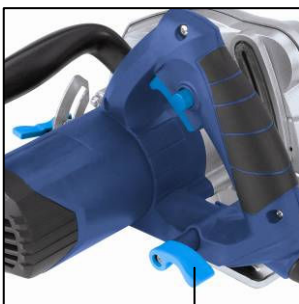

Abbildungen können nicht im Serien-Lieferumfang enthaltenes Zubehör darstellen / Illustrations can contain accessories, which are not included in standard extent of delivery. Abbildungen ähnlich, produktionsbedingte Abweichung vorbehalten / Illustration similar (in design), production-wise modifications reserved.

File: \\aa-fas-2\office\shared-pool\Product-Dokumentation\T-Produktbeschreibung\30_n0t\Originale_Englisch_PA04\4330946_11010.doc

Erstelldatum/create date: 07.10.2010 15:20:00Aktualisiert/up dated: 03.05.2013