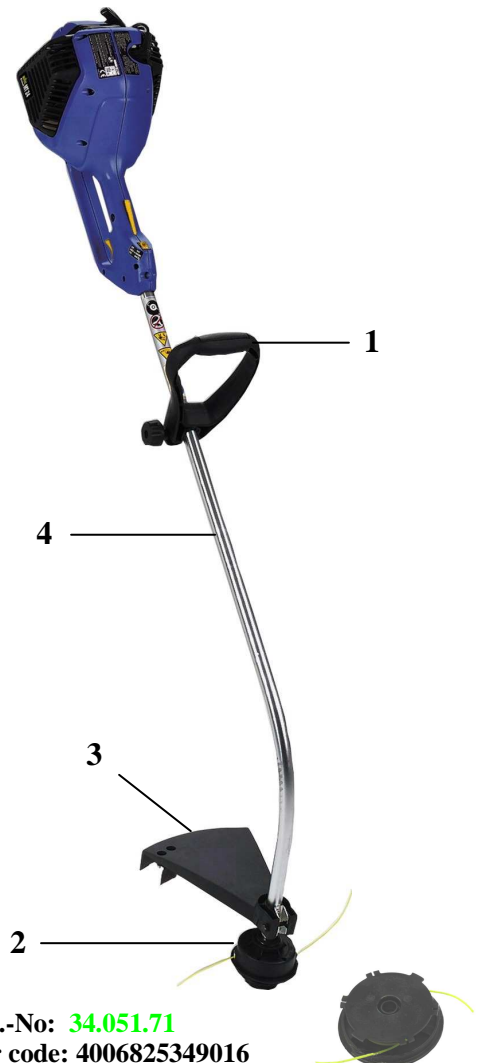

Petrol Motor Trimmer MT 24

Art.-No.: **34.016.88**

Bar code: 4006825347128

Sales unit: 2 pcs

The MT 24 high-powerful motor trimmer is designed for easy operation and maintenance. It is ideal for all trimming jobs near trees, paths and steps throughout the garden.

Features:

- Low vibrating 2-stroke engine
- Quick Start System for simple starting
- Continuously adjustable additional handle for easy and accurate guidance (1)
- Twin line spool with Tipp-automatic system, replaceable without tools (2)
- Large line guard (3)
- Steel shaft (112 cm) for fatigue-free working (4)
- Electronic ignition
- Primer (manual fuel pump) for fast starting after a long break

Technical data:

- | | |
|----------------------------|---------------------|
| - Power: | 0.8 KW |
| - Engine: | 2-stroke |
| - Capacity: | 24 ccm |
| - Cutting width twin line: | 38 cm |
| - Line-Ø: | Ø 2 mm |
| - Petrol tank Volume: | 0.5 l |
| - Weight approx.: | 6 kg |
| - Packing dimensions: | 1550 x 270 x 270 mm |

As special accessory available:

Spare line 2 mm

Art.-No: **34.051.71**

Bar code: 4006825349016