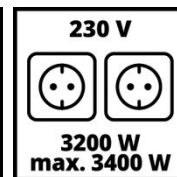

Einhell

CLASSIC

Power Generator (Petrol)

TC-PG 65/E5

Item No.: 4152610

Ident No.: 21010

Bar Code: 4006825659993

The Einhell TC-PG 65/E5 generator (petrol) is powered by a powerful, robust and clean 4-stroke motor and is also a low-emission motor thanks to compliance with emission 5 regulations. There are two 230 V sockets and one 400 V socket for connecting devices and supplying them with electricity. The AVR function (automatic voltage control system) ensures stable output power. The electric start-up is user-friendly and the starter battery is already included with the product. The large 25 liter tank with fill level indicator ensures continuous operation of the generator. For safety and long-lasting use the equipment has an overload switch and low oil cut-out. The generator has two large wheels and a hinged handle for mobility.

Technical Data

- Type of generator	Synchronous
- Frequency	50 Hz
- Continuous power at 12 V DC	96 W
- Continuous power (S1) at 230 V	3200 W
- Continuous power (S1) at 400 V	3600 W
- Max. power time (230 V)	3400 W
- Max. power time (400 V)	6500 W 2 min
- Power (S2 S2time) at 230 V	3400 W 5 min
- Power (S2 S2time) at 400 V	4800 W 5 min
- Nominal current at 12 V DC	8 A
- Nominal current at 230 V	13 A
- Nominal current at 400 V	8.7 A
- 12 V DC connection	1 Pieces
- 230 V socket	2 Pieces
- 400 V socket	1 Pieces
- Engine	four-stroke, air cooled
- Number of cylinders	1 Pieces
- Engine displacement	420 cm ³
- Engine speed	3000 min ⁻¹
- Max. engine power	8 kW
- Fuel	Petrol
- Capacity of fuel tank	25 L
- Running time with 2/3 load	11.7 h
- Sound power level LWA	96 dB (A)