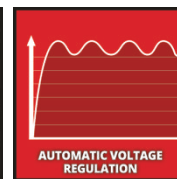

Einhell

CLASSIC

Power Generator (Petrol)

TC-PG 65/E5

Item No.: 4152610

Ident No.: 21010

Bar Code: 4006825659993

The Einhell TC-PG 65/E5 generator (petrol) is powered by a powerful, robust and clean 4-stroke motor and is also a low-emission motor thanks to compliance with emission 5 regulations. There are two 230 V sockets and one 400 V socket for connecting devices and supplying them with electricity. The AVR function (automatic voltage control system) ensures stable output power. The electric start-up is user-friendly and the starter battery is already included with the product. The large 25 liter tank with fill level indicator ensures continuous operation of the generator. For safety and long-lasting use the equipment has an overload switch and low oil cut-out. The generator has two large wheels and a hinged handle for mobility.

Technical Data

- Type of generator	Synchronous
- Frequency	50 Hz
- Continuous power at 12 V DC	96 W
- Continuous power (S1) at 230 V	3200 W
- Continuous power (S1) at 400 V	3600 W
- Max. power time (230 V)	3400 W
- Max. power time (400 V)	6500 W 2 min
- Power (S2 S2time) at 230 V	3400 W 5 min
- Power (S2 S2time) at 400 V	4800 W 5 min
- Nominal current at 12 V DC	8 A
- Nominal current at 230 V	13 A
- Nominal current at 400 V	8.7 A
- 12 V DC connection	1 Pieces
- 230 V socket	2 Pieces
- 400 V socket	1 Pieces
- Engine	four-stroke, air cooled
- Number of cylinders	1 Pieces
- Engine displacement	420 cm ³
- Engine speed	3000 min ⁻¹
- Max. engine power	8 kW
- Fuel	Petrol
- Capacity of fuel tank	25 L
- Running time with 2/3 load	11.7 h
- Sound power level LWA	96 dB (A)