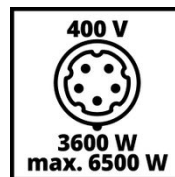

Einhell

CLASSIC

Power Generator (Petrol)

TC-PG 65/E5

Item No.: 4152610

Ident No.: 21010

Bar Code: 4006825659993

The Einhell TC-PG 65/E5 generator (petrol) is powered by a powerful, robust and clean 4-stroke motor and is also a low-emission motor thanks to compliance with emission 5 regulations. There are two 230 V sockets and one 400 V socket for connecting devices and supplying them with electricity. The AVR function (automatic voltage control system) ensures stable output power. The electric start-up is user-friendly and the starter battery is already included with the product. The large 25 liter tank with fill level indicator ensures continuous operation of the generator. For safety and long-lasting use the equipment has an overload switch and low oil cut-out. The generator has two large wheels and a hinged handle for mobility.

Technical Data

- Type of generator	Synchronous
- Frequency	50 Hz
- Continuous power at 12 V DC	96 W
- Continuous power (S1) at 230 V	3200 W
- Continuous power (S1) at 400 V	3600 W
- Max. power time (230 V)	3400 W
- Max. power time (400 V)	6500 W 2 min
- Power (S2 S2time) at 230 V	3400 W 5 min
- Power (S2 S2time) at 400 V	4800 W 5 min
- Nominal current at 12 V DC	8 A
- Nominal current at 230 V	13 A
- Nominal current at 400 V	8.7 A
- 12 V DC connection	1 Pieces
- 230 V socket	2 Pieces
- 400 V socket	1 Pieces
- Engine	four-stroke, air cooled
- Number of cylinders	1 Pieces
- Engine displacement	420 cm ³
- Engine speed	3000 min ⁻¹
- Max. engine power	8 kW
- Fuel	Petrol
- Capacity of fuel tank	25 L
- Running time with 2/3 load	11.7 h
- Sound power level LWA	96 dB (A)