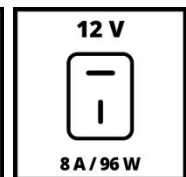

Einhell

CLASSIC

Power Generator (Petrol)

TC-PG 65/E5

Item No.: 4152610

Ident No.: 21010

Bar Code: 4006825659993

The Einhell TC-PG 65/E5 generator (petrol) is powered by a powerful, robust and clean 4-stroke motor and is also a low-emission motor thanks to compliance with emission 5 regulations. There are two 230 V sockets and one 400 V socket for connecting devices and supplying them with electricity. The AVR function (automatic voltage control system) ensures stable output power. The electric start-up is user-friendly and the starter battery is already included with the product. The large 25 liter tank with fill level indicator ensures continuous operation of the generator. For safety and long-lasting use the equipment has an overload switch and low oil cut-out. The generator has two large wheels and a hinged handle for mobility.

Technical Data

- Type of generator	Synchronous
- Frequency	50 Hz
- Continuous power at 12 V DC	96 W
- Continuous power (S1) at 230 V	3200 W
- Continuous power (S1) at 400 V	3600 W
- Max. power time (230 V)	3400 W
- Max. power time (400 V)	6500 W 2 min
- Power (S2 S2time) at 230 V	3400 W 5 min
- Power (S2 S2time) at 400 V	4800 W 5 min
- Nominal current at 12 V DC	8 A
- Nominal current at 230 V	13 A
- Nominal current at 400 V	8.7 A
- 12 V DC connection	1 Pieces
- 230 V socket	2 Pieces
- 400 V socket	1 Pieces
- Engine	four-stroke, air cooled
- Number of cylinders	1 Pieces
- Engine displacement	420 cm ³
- Engine speed	3000 min ⁻¹
- Max. engine power	8 kW
- Fuel	Petrol
- Capacity of fuel tank	25 L
- Running time with 2/3 load	11.7 h
- Sound power level LWA	96 dB (A)