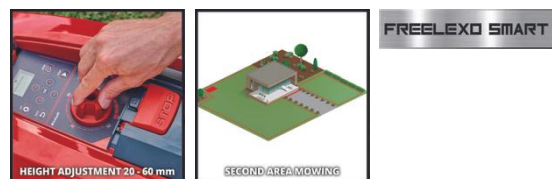

Einhell

PROFESSIONAL

Robot Lawn Mower

FREELEXO SMART 750

Item No.: 3413811

Ident No.: 21033

Bar Code: 400682566543

The robotic mower FREELEXO SMART 750 is part of the Power X-Change family, so the 3.0 Ah lithium-ion battery can be combined with all PXC devices. Thanks to the smart function, the robotic mower can automatically determine the mowing times according to lawn size and weather conditions. It establishes a mobile internet connection, can be controlled from anywhere and connected to other Einhell SMART devices via an app. In addition, the multi-zone/spot mower is equipped with a cutting height adjustment, a PIN anti-theft device and with rain, shock, tilt and lifting sensors, through which it can handle gradients of up to 35%. Returns to the charging station automatically. Delivery incl. installation equipment for 750 m² lawn area.

Features & Benefits

- Member of the Power X-Change family, 1x 18V battery required
- Brushless motor - more power and longer running time
- PurePOWER Brushless - 10 year motor warranty after registration
- SMART: Mowing time calculation according to garden size & weather
- SMART: Controllable from anywhere thanks to internet connection
- SMART: Networkable with all Einhell SMART devices
- Individual robotic mower control via app possible
- Mowing times can be programmed depending on the weather or day
- Intuitive keypad with LCD display
- Sensors: Rain sensor and bump, tilt and lift sensors
- PIN code for theft protection
- Multi-zone mowing for complex gardens
- Mowing programme for secondary areas
- Spot mowing and edge mowing mode
- ECO mode of the charging station
- Cutting height adjustment (20-60 mm)
- Suitable for inclines up to 35°
- Automatic return to charging station with charging process
- Incl. installation equipment for 750 m² lawn area
- Incl. 1x Power X-Change 3.0 Ah Plus battery pack
- Incl. 175 m boundary wire and 245 fixing hooks
- Incl. 3 spare blades and 4 connecting clamps