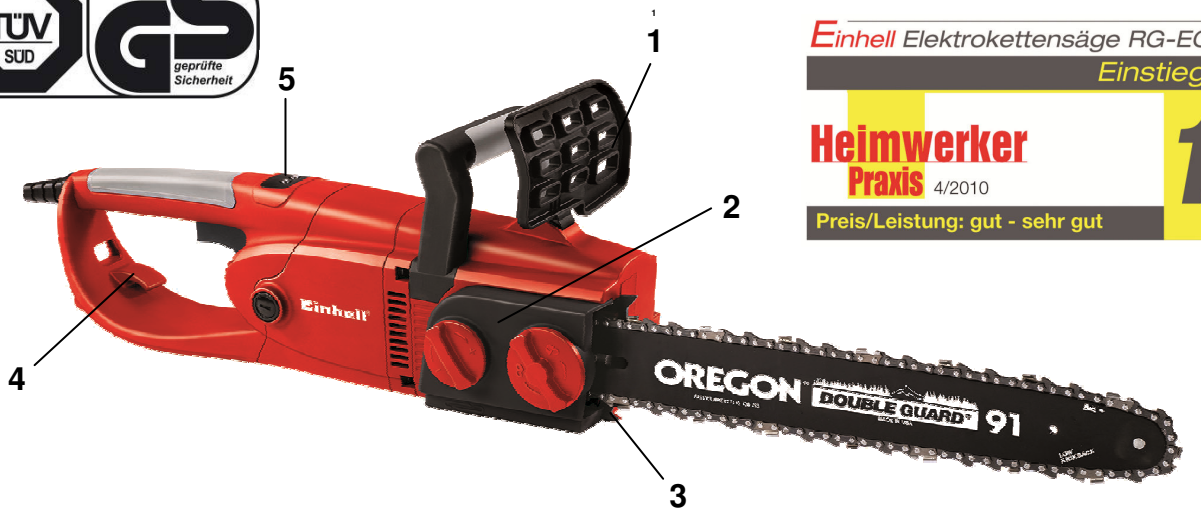

Einhell

RED

RG-EC 2240 Electric Chain Saw

Art.-No. 45.002.20

This powerful EINHELL chain saw provides excellent cutting performance and perfect operational safety. The ergonomic formed handle and the optimized center of gravity distribution allow tireless sawing. With a power of 2,200 W the chain saw offers a good drive with multifunctional applications. The chain is easy to tension and change without using any tools.

Features

- Kickback protection with mechanical instant chain brake (1)
- Tool-free chain tensioning and tool-free chain changing (2)
- Sturdy metal claw stop (3)
- Cutter rail with sprocket nose
- Chain catch bolts
- Cable strain relief (4)
- LED indicator for operation and overload protection (5)
- Oil container for automatic chain lubrication with big gauge glass (6)
- OREGON- quality sword and chain
- Soft start

Technical data

- Mains: 230 V ~ 50 Hz
- Power: 2,200 Watt
- Sword length: 400 mm
- Cutting length: 375 mm
- Cutting speed: 16.5 m / s
- Oil tank volume: 130 ml
- Product weight: 5.0 kg

Logistic data

- Net weight: 5.5 kg
- Gross weight: 6.6 kg
- Packing dimensions: 565 x 230 x 220 mm
- Bar Code: 4006825 534986
- Sales Unit: 2 pcs

Einhell Elektrokettensäge RG-EC 2240

Einstiegsklasse

Heimwerker
Praxis 4/2010

Preis/Leistung: gut - sehr gut

1,8

As special accessories available:

Replacement Chain
Einhell Grey

Art.-No.: 45.003.12
Bar Code: 4006825 546620