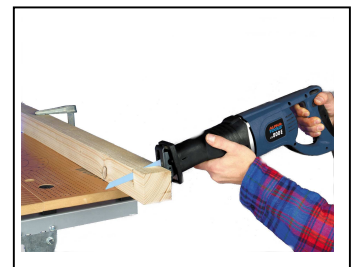

Electrical universal saw US 800 E Alpha Tools

Art.-No.: **43.260.21**

Bar code: 4006825433494

Sales unit: 5 pcs

Practical, robust and powerful universal saw for multi-purpose application!. Due to the electronic speed regulation and the saw blades supplied with it can be used for cutting wood, metal and various types of plastic material.

It is ideal for pruning off branches, cutting lumber boards, copper- or PVC-tubes to size, i. e. just right for installation jobs.

Supplied with:

- Allan key
- Transport case
- **incl. 2 saw blades (for wood resp. metal)**

Technical data:

- Mains: 230 V ~ 50 Hz
- Power: 800 watts
- Strokes: 500 – 2600 min⁻¹
- Stroke height: 30 mm
- Cutting depth: Wood max. 150 mm
Metal max. 10 mm

As accessory available:

Saw blade-Set 2 pcs