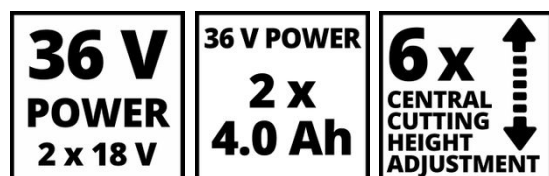

Logistic Data

- Gross weight (kg)	21.3
- Product weight (kg)	16.5
- Dimensions single packaging	825 x 480 x 445 mm
- Pieces per export carton	1 Pieces
- Gross weight export carton	21.3 kg
- Dimensions export carton	825 x 480 x 445 mm
- Container quantity (20"/40"/40"HC)	165 | 330 | 390