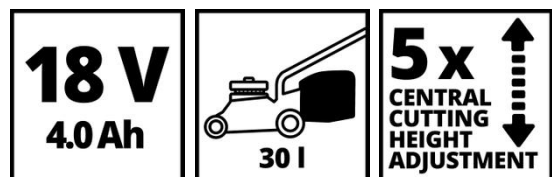

Technical Data

Logistic Data

- Product weight (kg)	12.45
- Gross weight (kg)	15.2
- Dimensions single packaging	798 x 408 x 360 mm
- Pieces per export carton	1 Pieces
- Gross weight export carton	15.2 kg
- Dimensions Export Carton	800 x 400 x 355 mm
- Container quantity (20"/40"/40"HC)	208 | 432 | 504