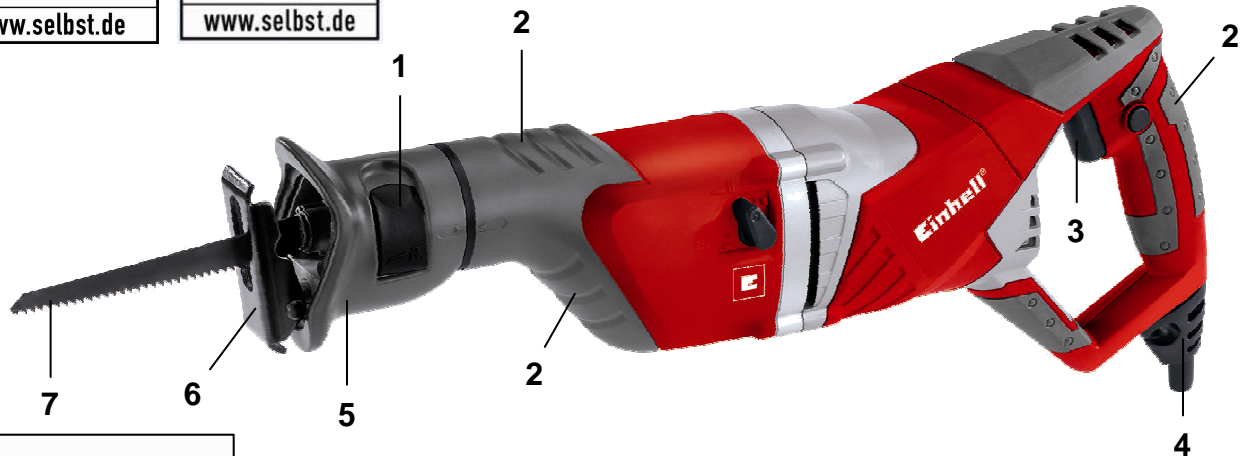

Einhell

RED

RT-AP 1050 E All Purpose Saw

Art.-No. 43.261.35

Features

- Toolless saw blade change (1)
- Soft handle (2)
- Electronic speed regulation (3)
- Cable clip (4)
- Pivotal saw head (5)
- Toolless extendable soleplate (6) (thus the edge of the saw blade is better useable)
- Quick cutting by pendulum action

Standard accessory

- Saw blade for wood (7)

Technical Data

- Mains: 230 V ~ 50 Hz
- Power: 1,050 W
- Strokes: 0 – 2,700 min⁻¹
- Cutting depth max. (wood / metal): 200 / 20 mm
- Stroke height: 29 mm
- Main cable length: 3 m
- Product weight: 3.9 kg

Logistic Data

- Net weight: 4.2 kg
- Gross weight: 4.6 kg
- Packing dimensions: 545 x 98 x 235 mm
- Bar code: 4006825 575354
- Sales unit: 4 pcs

As special accessories available:

2 pcs saw blade set

Art.-No.: 43.261.30