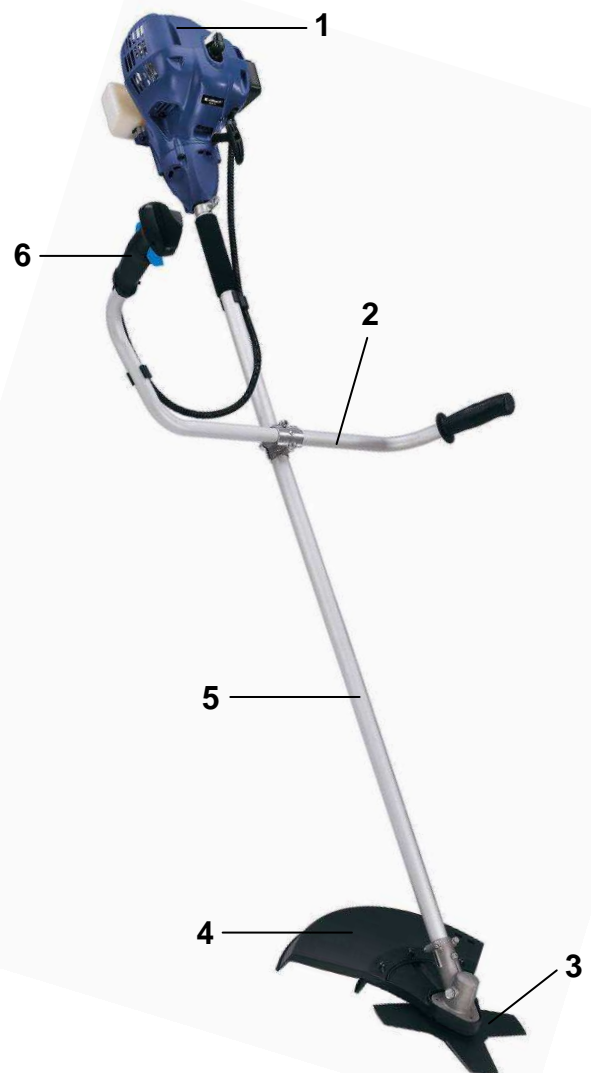

As special accessory available:

Spare thread spool	Art.-No.: 34.052.05
Einhell Grey	Bar code: 4006825 550948
Spare blade	Art.-No.: 34.052.10
Einhell Grey	Bar code: 4006825 550955