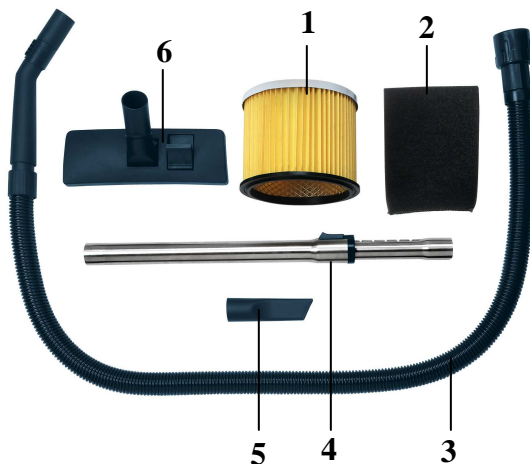

Wet and Dry Vacuum Cleaner YPL 1400/30

Art.-No.: **23.420.52**

bar code: 4006825507645

sales unit: 1 pc

Wet and dry cleaner **with integrated power socket for automatically cleaning** (5 sec. release delay), 1,5 m flexible tube system Ø 36 mm, 30 litre stainless steel vessel, a lot of accessories, 4 guide rolls, carrying handle, 4 m mains cable.

Technical data:

- Mains: 230 V ~ 50 Hz
- Input power: 1400 watts + 2000watts (for plug)
- Water gage: 1500 mm
- Weight: 7,5 kg
- Packing dimensions: 355 x 355 x 645 mm

Standard accessory:

- 1 long-term filter (1)
- 1 foam filter (2)
- 1 suction hose Ø 36 mm (3)
- 1 telescopic tube Ø 36 mm (4)
- 1 crevice nozzle (5)
- 1 combi nozzle (6)
- **1 integrated power socket (7)**

As special accessory available:

Long-term filter

Art.-No.: **23.511.11**

Bar code: 4006825236279

Foam filter

Art.-No.: **23.511.30**

Bar code: 4006825236132