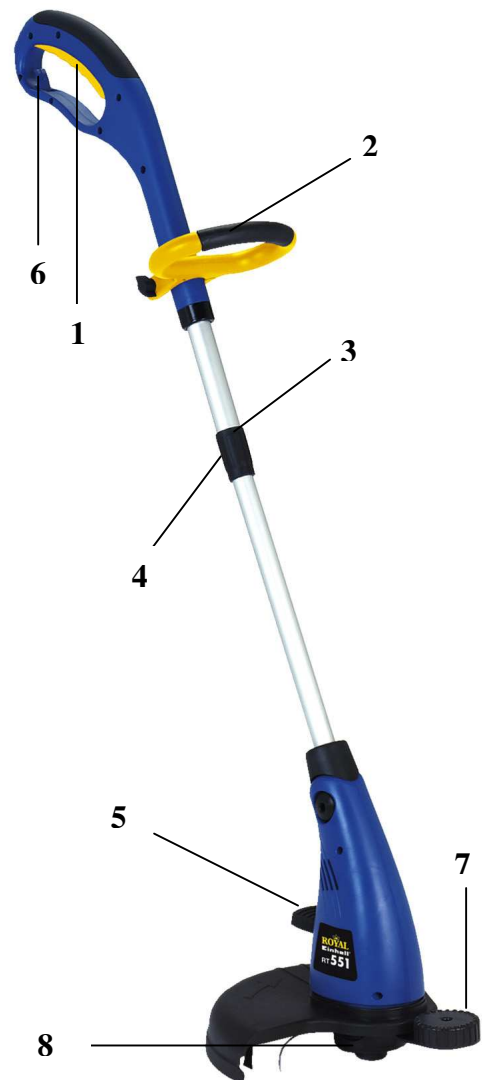

## Electric Lawntrimmer RT 551

Art.-No.: **34.015.60**

bar code: 4006825500622

sales unit: 4 pcs

For cutting grass in hard to get into zones, like along fences and walls, between and under bushes, everywhere the lawn mower cannot be used any longer or where the grass is already too high. With its strong motor of 500 watts the lawn trimmer is a practical helper to keep the garden tidy. The rotating nylon thread cuts the grass as neat as the knife of the lawn mower.

### Features:

- Robust universal motor
- Housing and additional handle made of impact resisting high quality plastics
- ON-/OFF-switch (1)
- Comfortable twin-hand operation due to the additional handle (2)
- Engine head turnable 180 ° for easy cuts on vertical areas (3)
- Guidance handle continuously telescopically (4)
- engine head triple tiltable (5)
- cable strain relief (6)
- guide roller (7)
- **double line cutting feature (8)**
- **thread feed just by pressing against ground (Tipp-Automatic) (8)**

### Technical data:

- Motor: 230 V ~ 50 Hz
- Power: 500 watts
- Cutting circle: 320 mm
- no load speed: 11.000 min<sup>-1</sup>
- Nylon thread: Ø 1,2 mm
- Thread length: 10 m
- Weight: 3,1 kg
- Packing dimensions: 98 x 25 x 10 cm

### As special accessory available:

Spare line  
thread-Ø: 1,2 mm, thread length: 10 m, contents: 1 pc

Art.-No.: **34.050.20**

bar code: 4006825501643