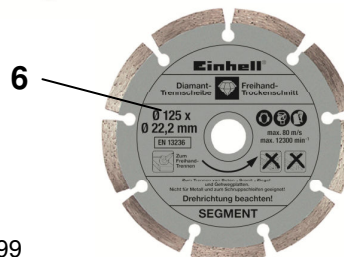

As special accessory available:

**Dia.-disc set 125 mm,
3 pcs Einhell Grey**

Art.-No.: 44.403.37
Bar code: 4006825 511499

Abbildungen können nicht im Serien-Lieferumfang enthaltenes Zubehör darstellen / Illustrations can contain accessories, which are not included in standard extent of delivery. Abbildungen ähnlich, produktionsbedingte Abweichung vorbehalten / Illustration similar (in design), production-wise modifications reserved.

File: \\aa-fas-2\office\shared-pool\Product-Dokumentation\T-Produktbeschreibung\30_n0t\Originale_Englisch_PA04\4430885_11012.doc
Erstelldatum/create date: 07.11.2012 12:40:00Aktualisiert/up dated: 23.05.2013