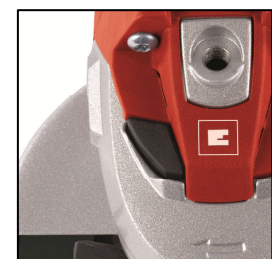

Einhell

EXPERT TE-AG 125/750 Kit Angle Grinder Kit

Art.-No. 44.308.85

Features

- Spindle lock (1)
- Additional handle and main handle with softgrip (3)
- Disc protection with quick adjustment for grinding (4) and cutting (7)
- Flat metal gear head (5)
- Additional handle, mountable in 3 positions
- Cable clip
- Smooth and slim design

Standard accessories

- Flange key stored in additional handle (2)
- 1 diamond cutting disc (segment) (6) for cutting stone and cement
- Incl. Transportation and storage case (8)

Technical Data

- Mains: 230 V ~ 50 Hz
- Power: 750 Watt
- Speed: 11,000 min⁻¹
- Disc Ø: 125 mm
- Cable length: 3.0 m
- Product weight: 2.2 kg

Logistic Data

- Net weight: 3.3 kg
- Gross weight: 3.8 kg
- Packing dimensions: 385 x 130 x 200 mm
- Bar code: 4006825 589832
- Sales Unit: 4 pcs

As special accessory available:

**Dia.-disc set 125 mm,
3 pcs Einhell Grey**