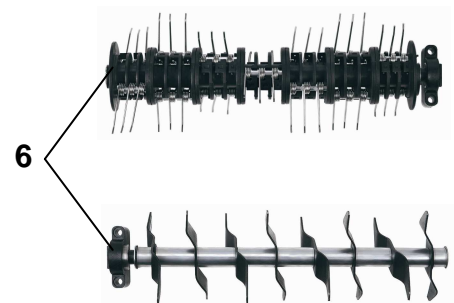

Einhell

BLUE

BG-SA 1231

Electric Scarifier and Aerator

Art.-No. 34.205.05

Depending on application you can convert this unit within seconds from a scarifier to an aerator. Using it as a scarifier you can remove moss and weeds with its rootings. When you use the unit as an aerator, the lawn surface will be scored for better water-draining and nutrient uptake. The unit can be used problem-free also for long time periods because of its low weight and the four castors. For easy transport and space-saving storage the handle is easily foldable. The integrated height adjustment allows an adaptation onto the respective underground.

Features

- Powerful series-characteristic motor
- Safety switch (1)
- Foldable guidance bar (2)
- Integrated height adjustment (3)
- 4 wheels (4)
- Collection bin (28 l) (5)
- Easy changeable rotors (6)
- Recommended for lawn area up to 300 m²

Technical Data

- | | |
|-----------------------|--------------------|
| ■ Mains: | 230 V ~ 50 Hz |
| ■ Power: | 1,200 W |
| ■ Working width: | approx. 310 mm |
| ■ Working depth: | 3 / 7 / 9 mm |
| ■ Number of knives: | 8 double knives |
| ■ Number of claws: | 42 |
| ■ Net weight: | 10.4 kg |
| ■ Gross weight: | 13 kg |
| ■ Packing dimensions: | 590 x 448 x 330 mm |
| ■ Bar code: | 4006825 549119 |
| ■ Sales unit: | 1 pc |