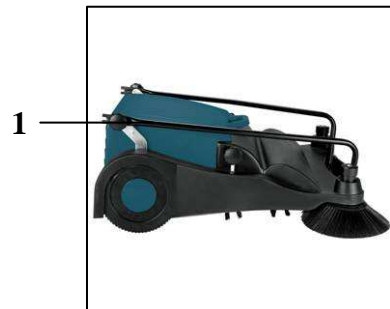

Road Sweeper KM 800

Art.-No.: **23.520.10**

Bar code: 4006825530032

Sales unit: 1 pc

The ideal equipment to make gateways, terraces, yards, footpaths, garages etc. free from dirt in a comfortable, time and energy saving way. The especially on the front side located, height adjustable and rotating supply brushes arrange a perfect and without the slightest effort cleaning, also in chinks and edges.

The closed collecting bin made of impact resistant plastics with a capacity of 37 litres warranted a safe storage of the already collected dirt.

Features:

- Hinged push bracket for exact and comfortable driving and space saving storage (1)
- Easy removable dirt collection bin (2)
- 4-fold height adjustable collection brushes (3)
- Housing made of high-quality, break proof plastics
- Rotating, 4-fold height adjustable supply brushes (4)
- Guide roller (5)
- Wheels (6)

Technical data:

- Capacity
Dirt collection bin: 37 l
- Sweep power: approx. 2800 qm/h
(at walking speed 3-4 km/h)
- Working width: 80 cm
- Weight: 16.9 kg
- Packing dimensions: 795 x 675 x 370 mm

As special accessory available: