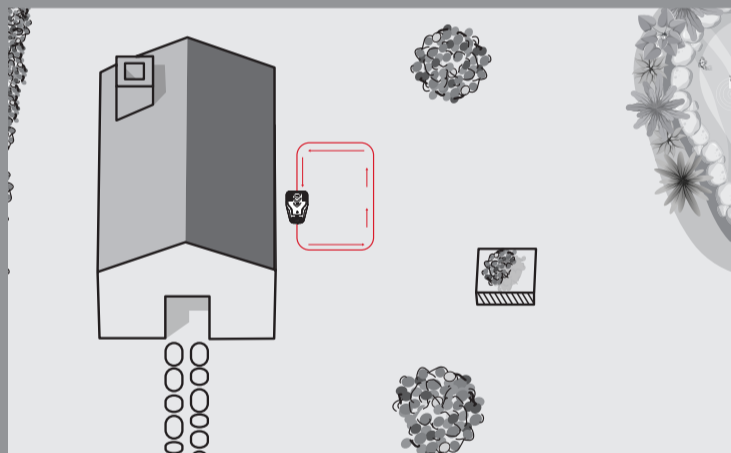

Einhell

FREELEXO CAM

SERVICE

<http://qr.einhell.com/179a044c>

1

2

3

4