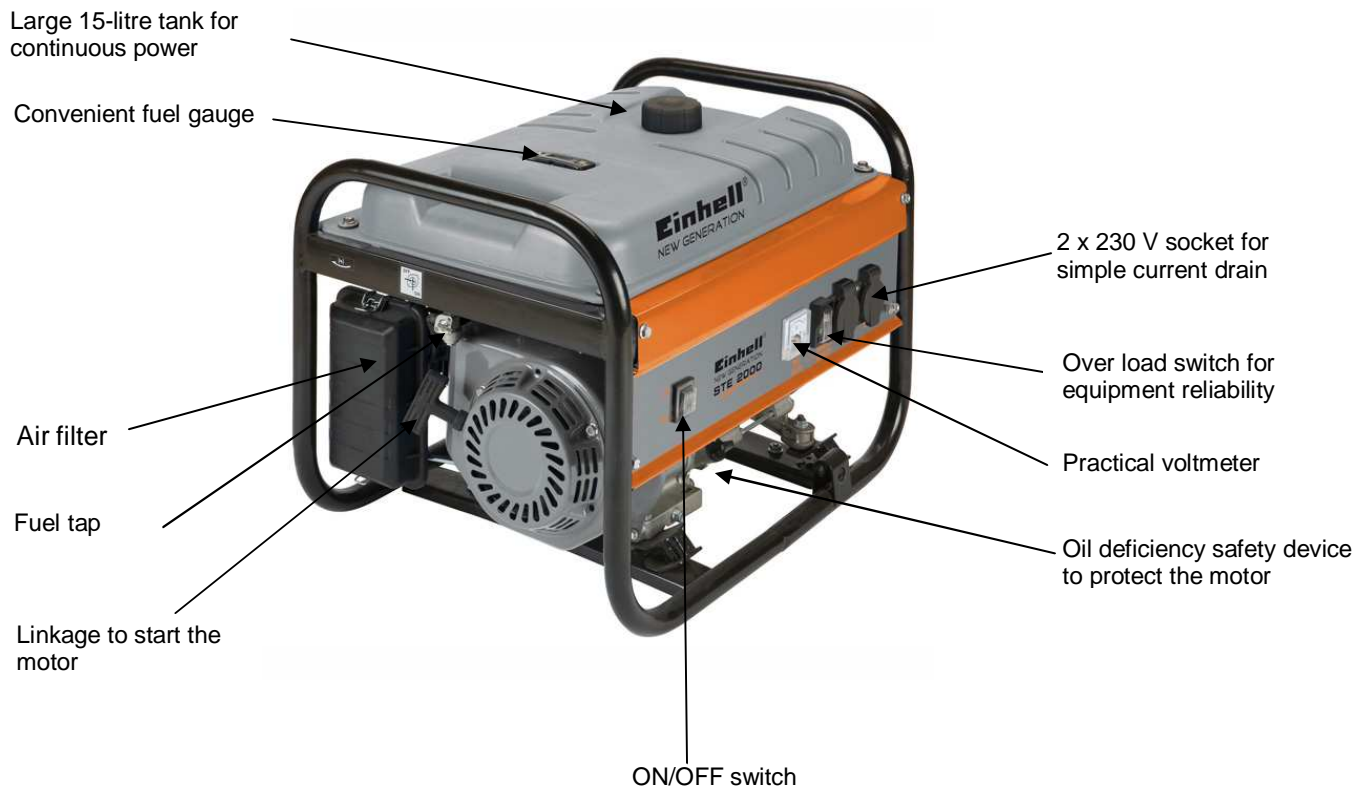

Reliable current supply, if the plug in is missing!

**Einhell**®

NEW GENERATION

**Tank capacity 15 l**

This "power station" supplies energy and provides security.

Power will be available whenever it is needed. Power failures or insufficient current supply are no longer a problem; whether during camping, at building sites, in homes or cottages, on boats or in the garden. **This equipment can be used nearly everywhere, and, with its continuous power supply of 2,000 Watt, provides sufficient power for many applications. The large 15-litre tank ensures continuous operation for eleven hours at 2/3 load.** The power generator is powered by a high-quality 4-stroke engine and is equipped with an overload switch.

## STE 2000 Power Generator

**Reliable current supply, if the plug in is missing!**

**Einhell®**

**NEW GENERATION**

**Features:**

- **Powerful 4-stroke drive motor**
- **Large 15-litre tank for continuous power**
- Oil deficiency safety device to protect the motor
- Over load switch for equipment reliability
- 2 x 230 V socket for simple current drain
- Practical voltmeter
- Convenient fuel gauge
- Linkage to start the motor

**Technical Data:**

- Generator: Synchronous
- Continuous Power(S1): 1 x 2,000 W
- Max. Power(S2 5 min): 1 x 2,200 W
- Nominal current: 2 x 230 V / 1 ~
- Frequency: 50 Hz
- Type: 1 Zylinder, 4-Takt air-cooled
- Cylinder capacity: 196 cm<sup>3</sup>
- Max. Motor power: 4,77 KW / 6,5 PS
- Fuel: Normal lead free
- Tank capacity: 15 l
- Running time at 2/3 Last: Approx.: 11 hours
- Noise level: 95 dB(A)