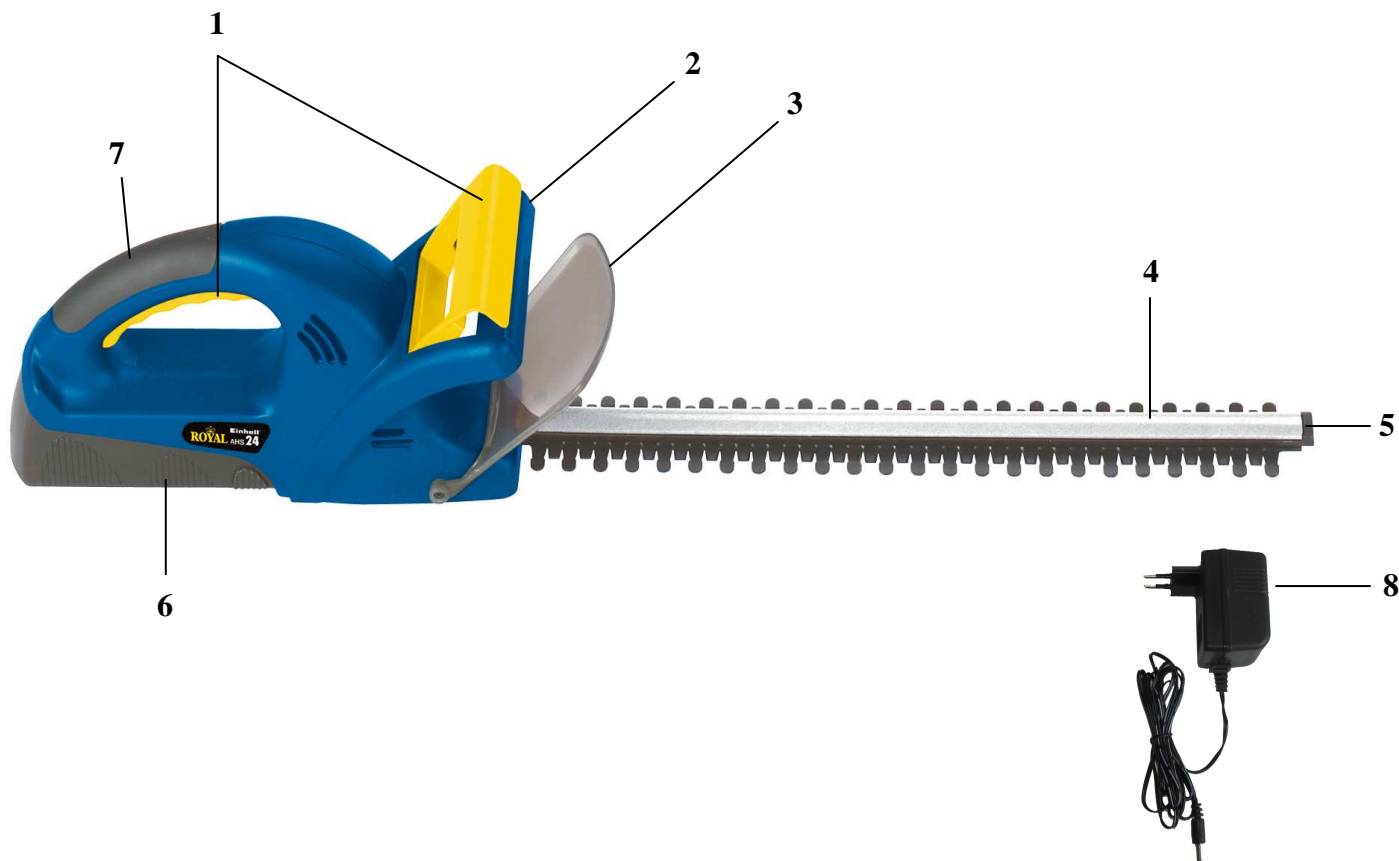

Cordless Hedge Trimmer AHS 24

Art.-No. **34.105.70**

Bar code: **4006825507874**

Sales unit: **4 pcs**

The practical help for a clean cut of your hedge. The high performance exchangeable power pack makes you independent of electric mains supply.

The perfect ergonomical design and the optimal weight balance makes cutting fatigue-free and very comfortable. The hand protection shield and the two-hand safety switch of the cordless hedge trimmer provide large protection against injuries.

Features:

- Two-hand-safety switch (1)
- Additional handle for optimal handling (2)
- Hand protection shield (3)
- Sword protection sleeve (not illustrated)
- Aluminium knives protection (4)
- Shock protection (5)
- NiCd-power pack with integrated charging display (6)
- Rear handle with softgrip-inlet (7)
- Charger (8)

Technical data:

- power pack: 24 V / 1700 mAh
- Charging time: 5 to 7 h
- Operating time: max. 60 min.
- Cutting length: 45 cm
- Sword length: 50 cm
- Teeth spacing: 11 mm
- Cuts per min.: 2800
- Weight: 4,5 kg
- Packing dimensions: 950 x 170 x 180 mm