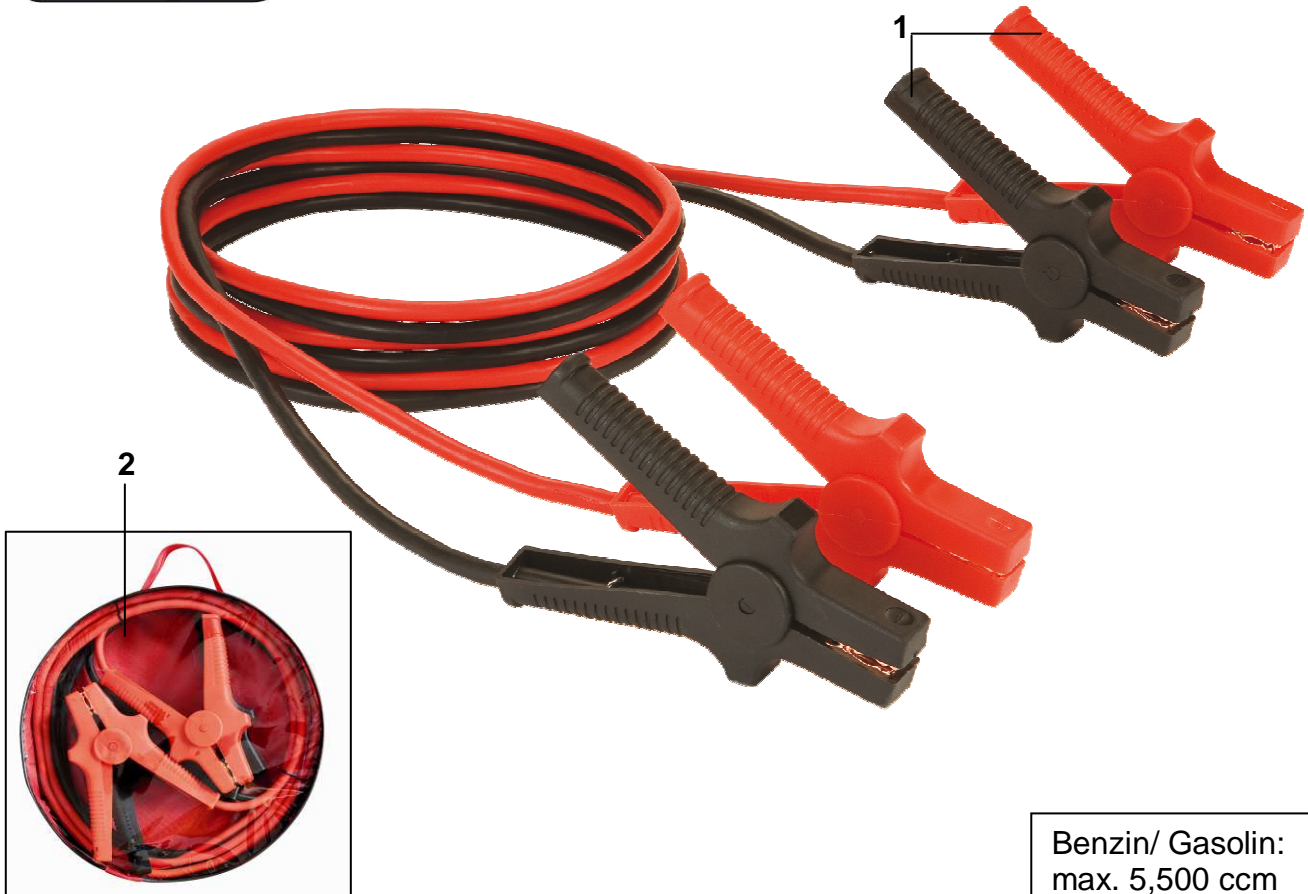

## BT-BO 25 A Booster cable

Art.-No. 20.303.45

### Features

- 4 all-insulated pole-pliers according to DIN (12-24 V) (1)
- Conductive material made of copper coated aluminium core
- incl. carrying bag (2)

### Technical data

- For gasoline powered motors up to max.: 5,500 ccm
- For diesel engines up to max.: 3,000 ccm
- Length: 3.5 m
- Cable cross section: 40 mm<sup>2</sup>
- Testing current: 350 A
- Net weight: 2.42 kg
- Gross weight: 2.45 kg
- Packing dimensions: 350 x 350 x 50 mm
- Bar code: 4006825561555
- Sales unit: 6 pcs

3.5 m

40 mm<sup>2</sup>

12 / 24 V

Benzin/ Gasolin:  
max. 5,500 ccm  
Diesel:  
max. 3,000 ccm