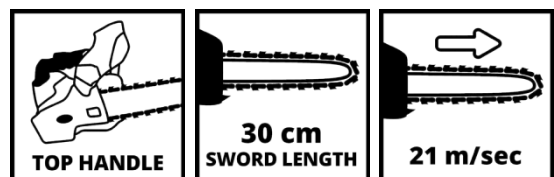

Logistic Data

- Product weight (kg)	3.8 kg
- Gross weight (kg)	4.9 kg
- Dimensions single packaging	325 x 255 x 260 mm
- Pieces per export carton	1 Pieces
- Gross weight of export carton	4.9 kg
- Dimensions export carton	325 x 255 x 255 mm
- Container quantity (20"/40"/40"HC)	1450 | 2900 | 3500