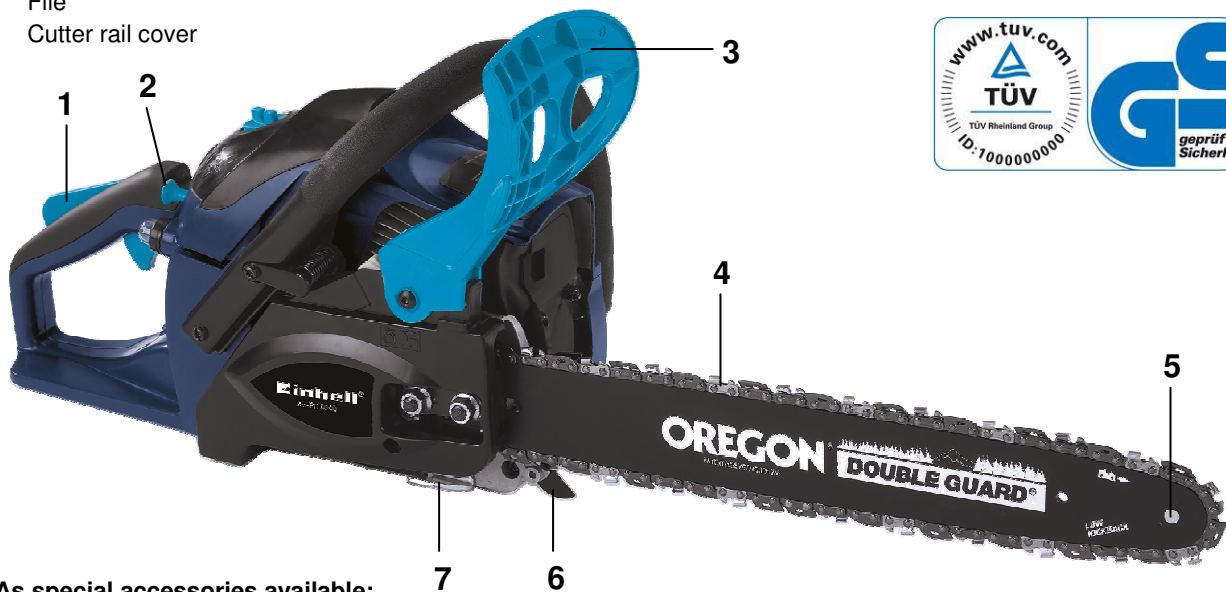

Standard accessories:

- Fuel / Oil mixing bottle
- 95 ml 2-stroke engine oil
- File
- Cutter rail cover

As special accessories available:

Spare chain	Art.-No.: 45.001.76
Einhell Grey	Bar code: 4006825 548839
Spare bar	Art.-No.: 45.001.56
Einhell Grey	Bar code: 4006825 548778