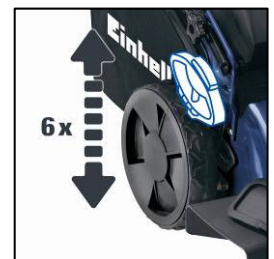

Einhell

BLUE

BG-PM 51 S HW Petrol Lawn Mower

Art.-No 34.007.80

Features

- Ergonomic guidance bar with soft grip (1)
- Guidance bar 3-settings height adjustable (2)
- 1 cylinder, 4-stroke-motor (3)
- Powder-coated sheet steel housing (4)
- Lawn comb (5)
- Throw off on the side (6)
- Mulch function by mulch adapter
- Highwheeler (large ball bearing wheels) (7)
- Central cutting height adjustment (easy lifting system) (8)
- Half / Half grass collection bin (9) with filling level indication
- Start tension cable integrated at the guide rail (10)
- Space-saving storage by foldable guidance bar
- Detachable rear wheel drive
- Full crank shaft
- Recommended for surfaces up to 1,800 m²

Technical Data

- Motor: 1 cylinder, 4-stroke-motor
163 ccm
- Motor Power: **2.75 kW (3.7 HP)** with 2,800 rpm
- Fuel: gasoline
- Tank volume: 2 liter
- Motor oil quantity: 0.6 liter
- Cutting width: 51 cm
- Collection bag volume: 70 liter
- Central cutting height-adjustment: 6-fold (30 – 90 mm)
- Ignition: contact free
(start at the start tension cable)
- Product weight: 44 kg

Logistic Data

- Net weight: 44.6 kg
- Gross weight: 49.4 kg
- Packing dimensions: 900 x 565 x 517 mm
- Bar code: 4006825570106
- Sales unit: 1 pc

4 IN 1 FUNCTION

As special accessory available:

Spare knife
Einhell Grey