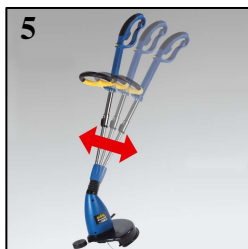

## Lawn Trimmer RTV 550/1

Art.-No.: 34.015.80

Bar code: 4006825345902

Sales unit: 4 pcs

For grass cutting in the garden in areas which are hard to reach like fences, walls, under bushes – all zones which cannot be reached by the normal lawn mower or where the grass is already too high. With its sturdy motor of 550 watts the lawn trimmer is a practical helper in the garden. The rotating nylon thread cuts as clean as a knife.

### Features:

- Sturdy universal motor
- Housing and adjustable additional handle made of impact resistant high quality plastics
- Cable strain relief (1)
- Engine head turnable to 180° for easy cuts on vertical areas (2)
- Comfortable twin-hand operation due to the adjustable additional handle (3)
- Guidance handle 5 times height adjustable (4)
- Engine head triple tilttable (5)
- **Double line cutting feature (6)**
- **Automatic line feed (6)**
- Guide roller (7)

### Technical data:

- Motor: 230 V ~ 50 Hz
- Power: 550 Watt
- Cutting circle: 300 mm
- Nylon cutting thread: Ø 1,2 mm
- Thread length: 10 m
- Weight: 4 kg
- Packing dimension: 1060 x 260 x 110 mm

As special accessory available:

### Spare thread

Nylon thread: Ø 1,2 mm, Length: 10 m, Contents: 1 pc

Art.-No.: 34.051.28

Bar code: 4006825345988

Abbildungen können nicht im Serien-Lieferumfang enthaltenes Zubehör darstellen / Illustrations can contain accessories, which are not included in standard extent of delivery.