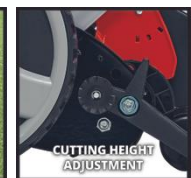

Logistic Data

- Product weight (kg)	10.49
- Gross weight (kg)	13.3
- Dimensions single packaging	550 x 458 x 320 mm
- Pieces per export carton	1 Pieces
- Gross weight of export carton	13.3 kg
- Dimensions export carton	555 x 460 x 320 mm
- Container quantity (20"/40"/40"HC)	350 | 735 | 840