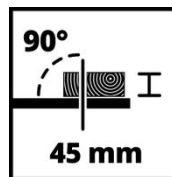

Einhell

CLASSIC

Table Saw

TC-TS 8 I

Item No.: 4340412

Ident No.: 21013

Bar Code: 4006825675559

The Einhell table saw TC-TS 8 I is a compact, powerful tool for working with wood, fibreboard and other materials. The low-maintenance, smooth-running and powerful induction motor provides the necessary power. The blade can be tilted to the left, which in combination with the angle stop (+/- 45°) makes precise mitre cuts possible. The table saw is equipped with a rip fence with clamps on both sides and a connection for chip extraction. The cable can be stored on the convenient cable holder. The carbide-tipped saw blade delivers clean cutting performance. The specially designed bracket means the included push stick will always be within reach.

Features & Benefits

- Compact design for portable use
- Low-maintenance, smooth-running induction motor for plenty of power
- Blade tilts up to 45°
- Angle stop (+/- 45°) for easy mitre cuts
- Rip fence with clamping on both sides for precise cuts
- Push stick for safe working
- Robust steel worktable for precise cuts
- Device on housing for rewinding the power cable
- Chip extraction connection incorporated into housing to ensure a clean work area
- Incl. 1x HW/TCT saw blade

Technical Data

- Mains supply	230-240 V
- Power	500 W
- Max. power (S6 S6%)	800 W 15 %
- Idle speed	2950 min ⁻¹
- Saw blade	Ø200 x ø16 mm
- Number of saw teeth	24 Pieces
- Swiveling range of saw blade	45 °
- Max. cutting height at 45°	27 mm
- Max. cutting height at 90°	45 mm
- Diameter of suction adapter	36 mm
- Size of working table	505 x 373 mm

Logistic Data

- Product weight	10.5 kg
- Gross weight single packaging	13.7 kg
- Dimensions single packaging	540 x 410 x 360 mm
- Pieces per export carton	1 Pieces
- Gross weight export carton	13.7 kg
- Dimensions export carton	536 x 405 x 360 mm
- Container quantity (20"/40"/40"HC)	360 714 833