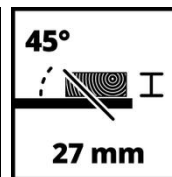

Einhell

CLASSIC

Table Saw

TC-TS 8 I

Item No.: 4340412

Ident No.: 21013

Bar Code: 4006825675559

The Einhell table saw TC-TS 8 I is a compact, powerful tool for working with wood, fibreboard and other materials. The low-maintenance, smooth-running and powerful induction motor provides the necessary power. The blade can be tilted to the left, which in combination with the angle stop (+/- 45°) makes precise mitre cuts possible. The table saw is equipped with a rip fence with clamps on both sides and a connection for chip extraction. The cable can be stored on the convenient cable holder. The carbide-tipped saw blade delivers clean cutting performance. The specially designed bracket means the included push stick will always be within reach.

Technical Data

- Mains supply	230-240 V
- Power	500 W
- Max. power (S6 S6%)	800 W 15 %
- Idle speed	2950 min ⁻¹
- Saw blade	Ø200 x ø16 mm
- Number of saw teeth	24 Pieces
- Swiveling range of saw blade	45 °
- Max. cutting height at 45°	27 mm
- Max. cutting height at 90°	45 mm
- Diameter of suction adapter	36 mm
- Size of working table	505 x 373 mm

Logistic Data

- Product weight	10.5 kg
- Gross weight single packaging	13.7 kg
- Dimensions single packaging	540 x 410 x 360 mm
- Pieces per export carton	1 Pieces
- Gross weight export carton	13.7 kg
- Dimensions export carton	536 x 405 x 360 mm
- Container quantity (20"/40"/40"HC)	360 714 833