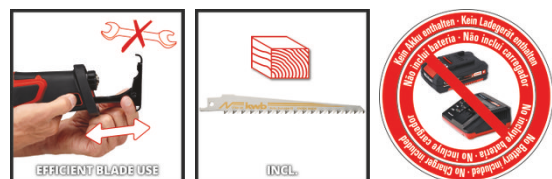

Logistic Data

- Product weight	2.03 kg
- Gross weight single packaging	2.62 kg
- Dimensions single packaging	447 x 174 x 114 mm
- Pieces per export carton	4 Pieces
- Gross weight export carton	11 kg
- Dimensions export carton	460 x 370 x 240 mm
- Container quantity (20"/40"/40"HC)	2664 | 5484 | 6656