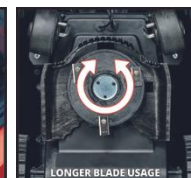

Technical Data

- Power 18 V
- Battery 18 V | 0 mAh | Li-Ion
- Cutting width 18 cm
- Slope 35 %
- Cutting height adjustment 20 mm - 60 mm
- Spare blades 3