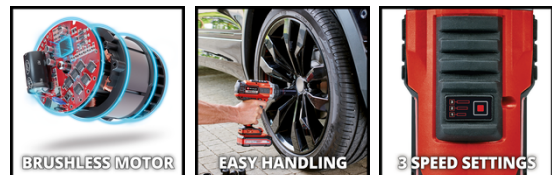

Logistic Data

- Product weight (kg)	1.99
- Gross weight (kg)	3.24