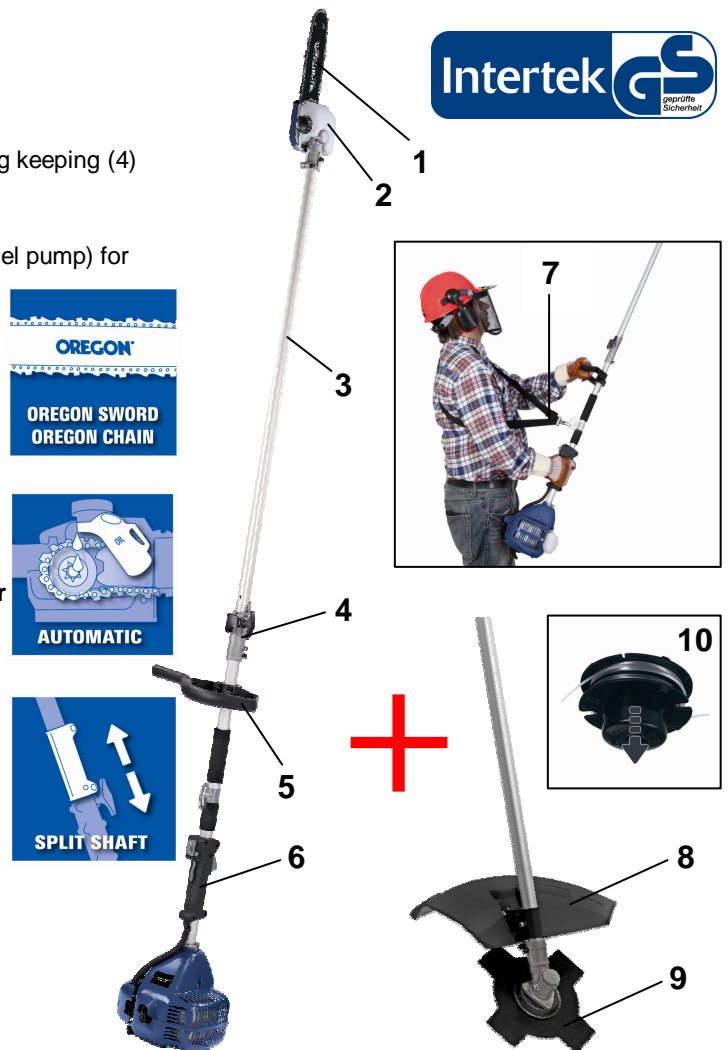

As special accessories available:

Spare knife, 4-teeth	Art.-No.: 34.050.81
Einhell Grey	Bar code: 4006825 546026
Spare knife, 3-teeth	Art.-No.: 34.049.95
Einhell Grey	Bar code: 4006825 560220
Spare line	Art.-No.: 34.050.86
Einhell Grey	Bar code: 4006825 546019
Spare sword	Art.-No.: 45.016.25
Einhell Grey	Bar code: 4006825 578058
Spare chain	Art.-No.: 45.016.26
Einhell Grey	Bar code: 4006825 578065