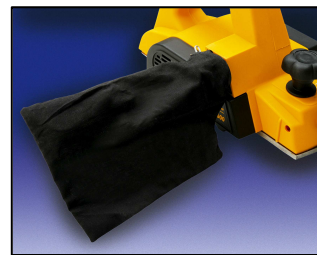

Electric hand planer BEH 600 Bavaria

Art.-No.: **43.452.15**

Bar code: **4006825503555**

Sales unit: **6 pcs**

The light-weight and handy electric planer with integrated dust extraction adaptor makes quick and neat planing and taper work possible.

The double-faced planer knives and the continuously adjustable planing depth warrant that job can be done very neat. It's quiet operation allows fatigueless working with the unit

Features:

- Adjustable chip depth (1)
- Aluminium planer plate (2)

Standard accessories:

- 1 dust extraction adaptor
- 1 allen key
- 1 spare drive belt
- 1 dust collection bag

Technical data:

- Mains: 230 V
- Power: 650 watts
- No load speed: 16,000 min⁻¹
- Chipping depth: 0-2 mm
- Planing width: 82 mm
- Weight: 2.73 kg
- Packing dimension: 295 x 155 x 165 mm

As special accessory available:

Electric hand planer – Accessory set
Knife + drive belt

Art.-No.: **43.102.00**
Bar code: **4006825431483**