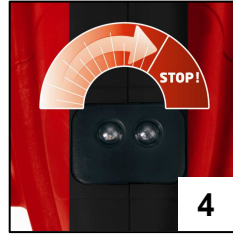

Einhell

RED

RG-EC 2240 TC Electric Chain Saw

Art.-Nr. 45.002.13

This powerful EINHELL chain saw provides excellent cutting performance and perfect operational safety. The ergonomic formed handle and the optimized center of gravity distribution allow tireless sawing. With a power of 2,200 W the chain saw offers a good drive with multifunctional applications. The chain is easy to tension and change without using any tools.

Features

- Kickback protection with mechanical instant chain brake (1)
- Tool-free chain tensioning and tool-free chain changing (2)
- Sturdy metal claw stop (3)
- Cutter rail with sprocket nose
- Chain catch bolts
- LED indicator for operation and overload protection (4)
- Oil container for automatic chain lubrication
- Oil container with big gauge glass (5)
- Cable strain relief (6)
- OREGON- quality sword and chain

Technical data

- Mains: 230 V ~ 50 Hz
- Power: 2,200 Watt
- Sword length: 400 mm
- Cutting length: 375 mm
- Cutting speed: 15.5 m / s
- Oil tank volume: 300 ml
- Product weight: 5.1 kg

Logistic data

- Net weight: 5.6 kg
- Gross weight: 6.7 kg
- Packing dimensions: 520 x 270 x 200 mm
- Bar Code: 4006825 546583
- Sales unit: 2 pcs