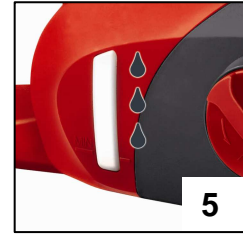

Einhell

RED

RG-EC 2240 TC Electric Chain Saw

Art.-Nr. 45.002.13

This powerful EINHELL chain saw provides excellent cutting performance and perfect operational safety. The ergonomic formed handle and the optimized center of gravity distribution allow tireless sawing. With a power of 2,200 W the chain saw offers a good drive with multifunctional applications. The chain is easy to tension and change without using any tools.

Features

- Kickback protection with mechanical instant chain brake (1)
- Tool-free chain tensioning and tool-free chain changing (2)
- Sturdy metal claw stop (3)
- Cutter rail with sprocket nose
- Chain catch bolts
- LED indicator for operation and overload protection (4)
- Oil container for automatic chain lubrication
- Oil container with big gauge glass (5)
- Cable strain relief (6)
- OREGON- quality sword and chain

Technical data

- Mains: 230 V ~ 50 Hz
- Power: 2,200 Watt
- Sword length: 400 mm
- Cutting length: 375 mm
- Cutting speed: 15.5 m / s
- Oil tank volume: 300 ml
- Product weight: 5.1 kg

Logistic data

- Net weight: 5.6 kg
- Gross weight: 6.7 kg
- Packing dimensions: 520 x 270 x 200 mm
- Bar Code: 4006825 546583
- Sales unit: 2 pcs