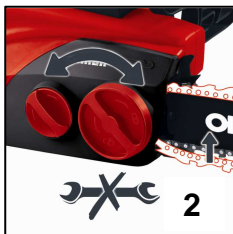

Einhell

RED

RG-EC 2240 TC Electric Chain Saw

Art.-Nr. 45.002.13

This powerful EINHELL chain saw provides excellent cutting performance and perfect operational safety. The ergonomic formed handle and the optimized center of gravity distribution allow tireless sawing. With a power of 2,200 W the chain saw offers a good drive with multifunctional applications. The chain is easy to tension and change without using any tools.

Features

- Kickback protection with mechanical instant chain brake (1)
- Tool-free chain tensioning and tool-free chain changing (2)
- Sturdy metal claw stop (3)
- Cutter rail with sprocket nose
- Chain catch bolts
- LED indicator for operation and overload protection (4)
- Oil container for automatic chain lubrication
- Oil container with big gauge glass (5)
- Cable strain relief (6)
- OREGON- quality sword and chain

Technical data

- Mains: 230 V ~ 50 Hz
- Power: 2,200 Watt
- Sword length: 400 mm
- Cutting length: 375 mm
- Cutting speed: 15.5 m / s
- Oil tank volume: 300 ml
- Product weight: 5.1 kg

Logistic data

- Net weight: 5.6 kg
- Gross weight: 6.7 kg
- Packing dimensions: 520 x 270 x 200 mm
- Bar Code: 4006825 546583
- Sales unit: 2 pcs