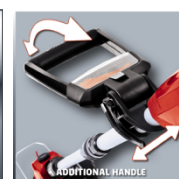

Einhell

EXPERT Plus

POWER X CHANGE

GE-CT 18 Li Kit

Cordless Lawn Trimmer

Item No.: 3411170

Ident No.: 11046

Bar Code: 4006825588248

The GE-CT 18 Li Kit cordless grass trimmer is a powerful tool which helps you keep your lawn looking immaculate in those places which cannot be reached by a lawn mower. With the new Power X-Change battery system from Einhell, the grass trimmer has an 18 V battery pack with 1.5 Ah for long work sessions where there is no connection to the power grid. Thanks to the battery capacity indicator with three LEDs you can check the current charge level at a glance.

Features

- Battery system - Power X-Change
- Battery charge level indicator with 3 LEDs
- Batteries can be used for other Power X-Change products
- System high-speed chargers included
- Infinitely adjustable second handle
- Telescopic long handle, infinitely adjustable
- Motor head rotateable +/- 90° for vertical surfaces + lawn edges
- Motor head can be tilted to 5 settings
- Flower guard
- Compartment for 20 blades integrated in second handle
- Incl. 20 plastic blades
- Soft grip

Technical Data

- Accumulator	18 V | 1500 mAh | Li-Ion
- Max. running time	40 min
- Charging time	1/2h
- Revolutions of knife	8500 rpm
- Cutting width of knife	24 cm
- Number of accumulators	1 Pieces

Logistic Data

- Product weight	2.15 kg
- Gross weight single packaging	3.77 kg
- Dimensions single packaging	200 x 120 x 982 mm
- Pieces per export carton	4 Pieces
- Gross weight export carton	16.5 kg
- Dimensions export carton	1005 x 420 x 270 mm
- Container quantity (20"/40"/40"HC)	900 | 1984 | 2232