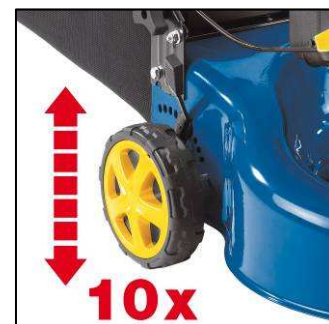

RPM 46/1

Petrol lawn mower

Art.-No. 34.024.00

Features

- Ergonomically, fold-away guidance bar (1)
- 1 cylinder, 4-stroke motor (2)
- Shapely, backed-enable sheet steel housing (3)
- Central cutting height settings (4)
- Height adjustable guidance bar (5)
- Hard-wearing textile grass collection bin with large volume (6)
- Starting linkage on the guidance bar (7)
- Full crank shaft
- Recommended for surfaces up to 1,200 m²

Technical data

- Motor: 1 cylinder, 4-stroke motor, 139 ccm
- Motor Power: **2.45 kW** (3.3 HP) with 2,850 rpm
- Fuel: gasoline
- Tank volume: 1.2 liter
- Motor oil quantity: 0.6 liter
- Cutting width: 46 cm
- Central-cutting height settings: 10-fold (24 – 90 mm)
- Ignition: contact free (start with rope pulling)
- Volume of collection bin: 53 liter
- Product weight: 29.0 kg

Logistic Data

- Net weight: 29.5 kg
- Gross weight: 32 kg
- Packing dimensions: 770 x 440 x 550 mm
- Bar code: 4006825570120
- Sales unit: 1 pc

As special accessory available:

Spare knife
Einhell Grey

Art.-No.: 34.057.55
Bar code: 4006825572667