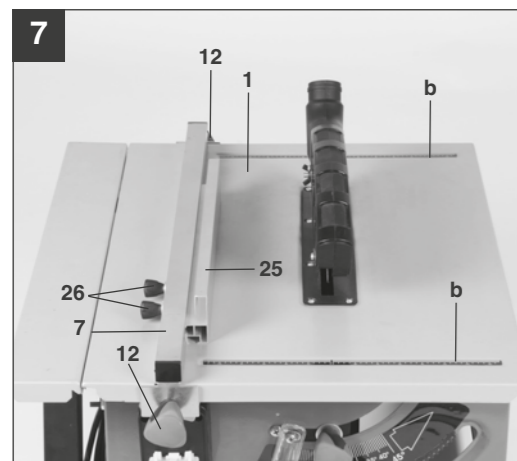

Original operating instructions
Table Saw

Einhell®

Please fold out page 2 - 5

7

EH 03/2013 (01)

Art.-Nr.: 43.407.45

I.-Nr.: 11013

TH-TS 1221