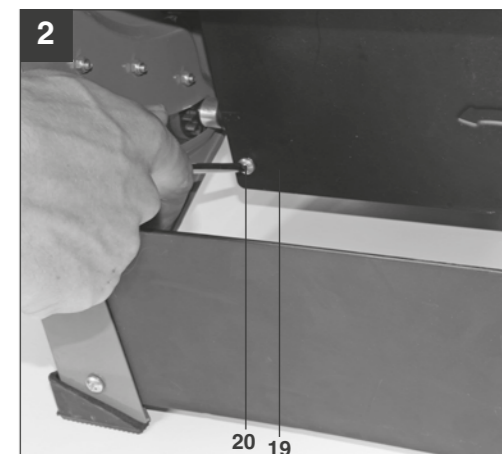

Original operating instructions
Table Saw

Einhell®

Please fold out page 2 - 5

7

EH 03/2013 (01)

Art.-Nr.: 43.407.45

I.-Nr.: 11013

TH-TS 1221