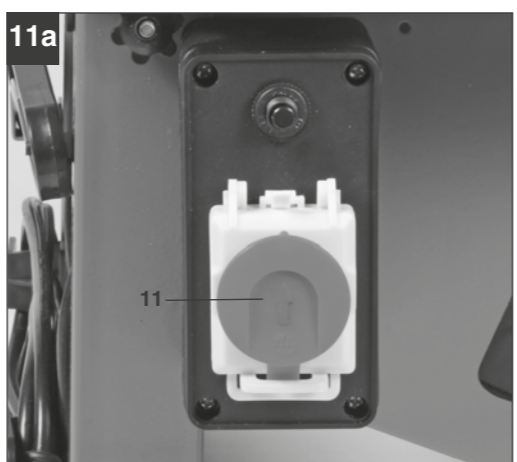

Original operating instructions
Table Saw

Einhell®

Please fold out page 2 - 5

7

EH 03/2013 (01)

Art.-Nr.: 43.407.45

I.-Nr.: 11013

TH-TS 1221