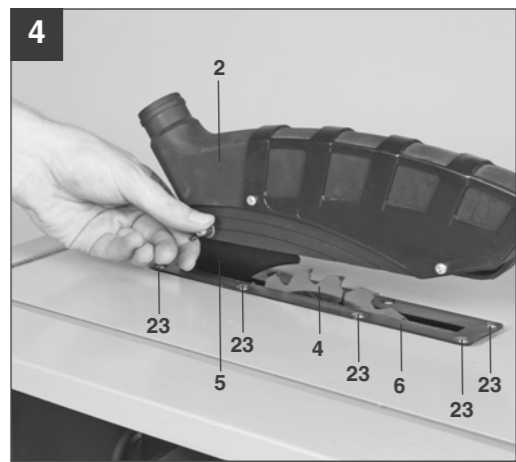

Original operating instructions
Table Saw

Einhell®

Please fold out page 2 - 5

7

EH 03/2013 (01)

Art.-Nr.: 43.407.45

I.-Nr.: 11013

TH-TS 1221