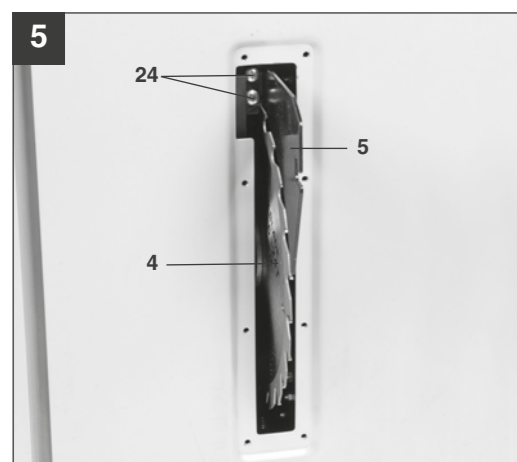

Original operating instructions
Table Saw

Einhell®

Please fold out page 2 - 5

7

EH 03/2013 (01)

Art.-Nr.: 43.407.45

I.-Nr.: 11013

TH-TS 1221