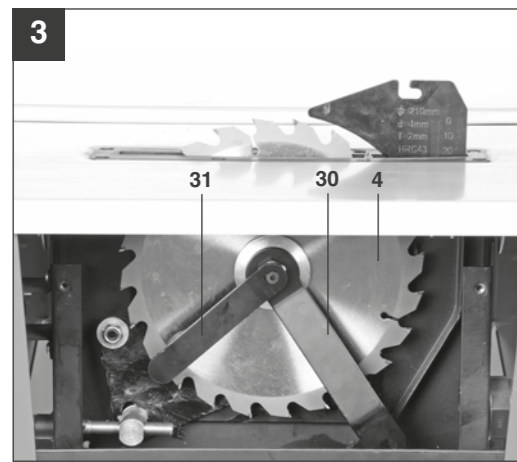

Original operating instructions
Table Saw

Einhell®

Please fold out page 2 - 5

7

EH 03/2013 (01)

Art.-Nr.: 43.407.45

I.-Nr.: 11013

TH-TS 1221