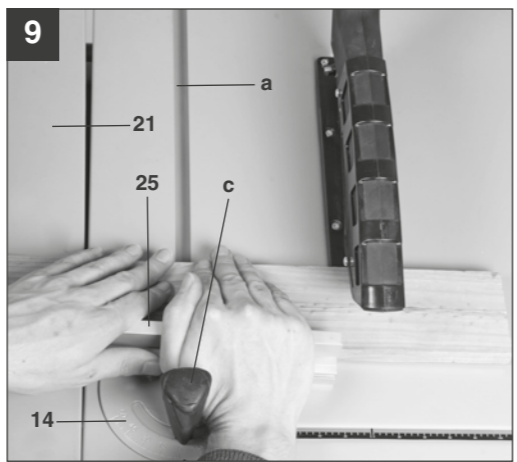

Original operating instructions
Table Saw

Einhell®

Please fold out page 2 - 5

7

EH 03/2013 (01)

Art.-Nr.: 43.407.45

I.-Nr.: 11013

TH-TS 1221