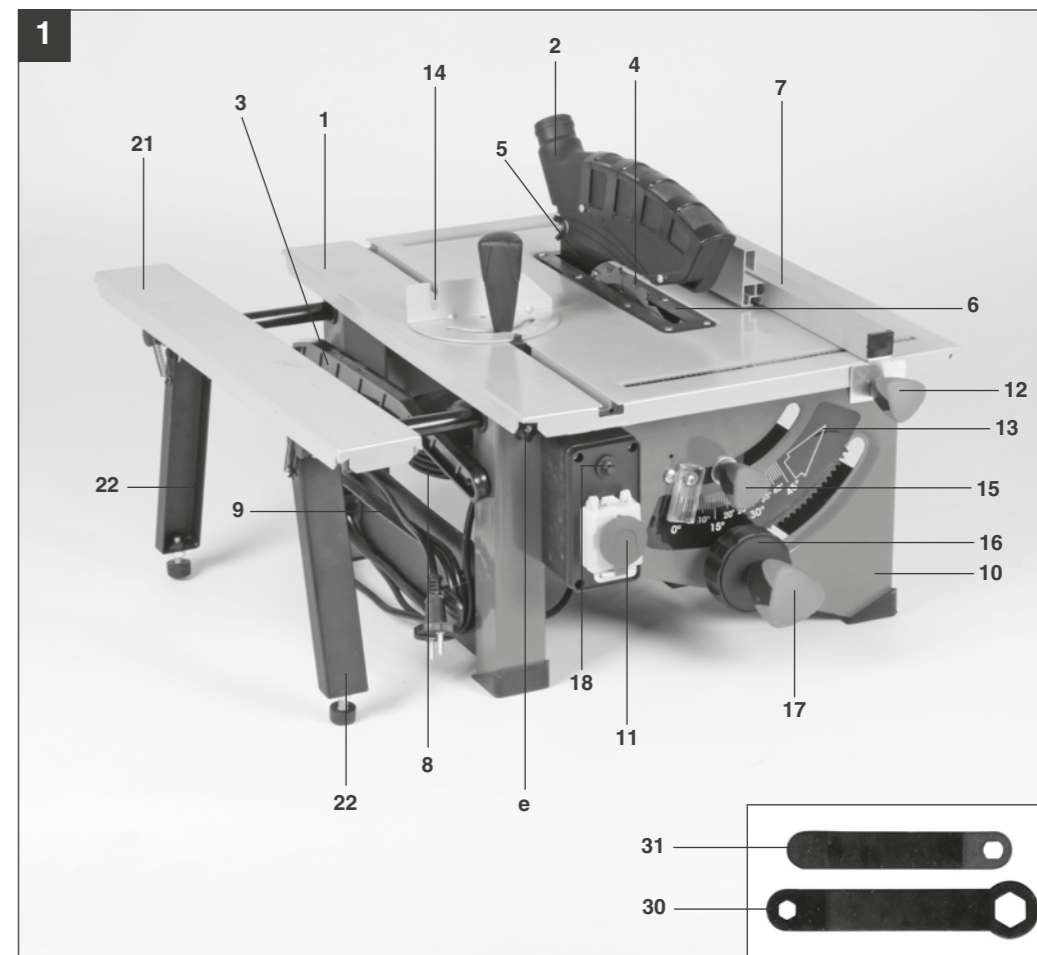

Original operating instructions
Table Saw

Einhell®

Please fold out page 2 - 5

7

EH 03/2013 (01)

Art.-Nr.: 43.407.45

I.-Nr.: 11013

TH-TS 1221