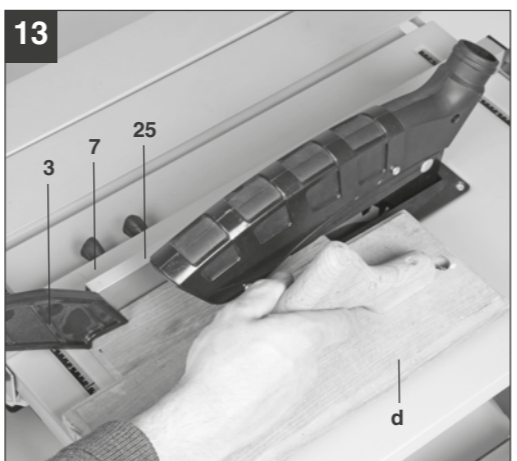

Original operating instructions
Table Saw

Einhell®

Please fold out page 2 - 5

7

EH 03/2013 (01)

Art.-Nr.: 43.407.45

I.-Nr.: 11013

TH-TS 1221