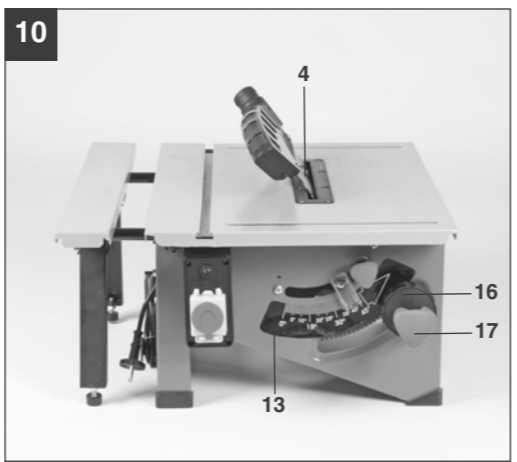

Original operating instructions
Table Saw

Einhell®

Please fold out page 2 - 5

7

EH 03/2013 (01)

Art.-Nr.: 43.407.45

I.-Nr.: 11013

TH-TS 1221