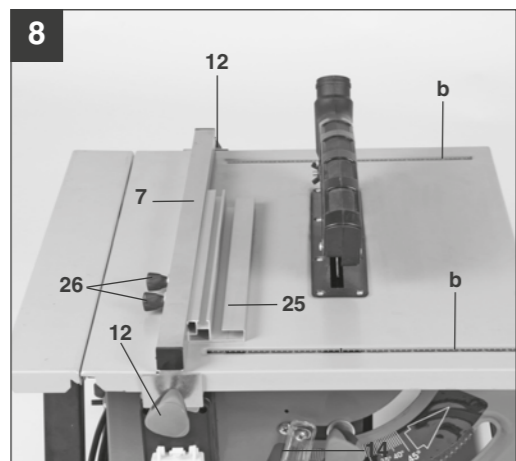

Original operating instructions
Table Saw

Einhell®

Please fold out page 2 - 5

7

EH 03/2013 (01)

Art.-Nr.: 43.407.45

I.-Nr.: 11013

TH-TS 1221