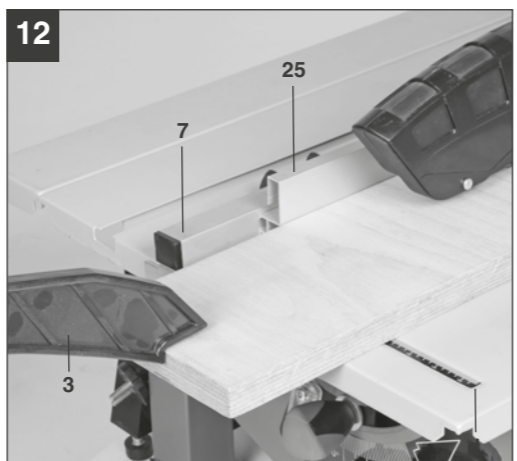

Original operating instructions
Table Saw

Einhell®

Please fold out page 2 - 5

7

EH 03/2013 (01)

Art.-Nr.: 43.407.45

I.-Nr.: 11013

TH-TS 1221