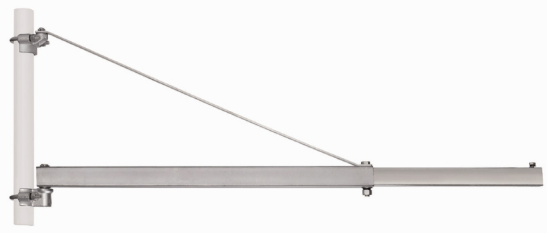

Einhell

GREY

SA 1200

Hoist Lever Arm

Item No.: 2255398

Ident No.: 11037

Bar Code: 4006825540017

The extremely sturdy Einhell SA 1200 swing arm is a practical arm for swinging loads into position by cable winch. Using the clamps which are also included it can be quickly and easily fitted to a vertical mast or post of the right dimensions and can be lengthened by telescopic action from 750 mm to 1100 mm. With its shortest reach the arm has a load bearing capacity of 600 kg, with its maximum reach the load capacity is 300 kg. This swing arm is compatible, for example, with the Einhell cable winches TC-EH 250, TC-EH 500 and TC-EH 600.

Features

- Variable reach from 750 mm to 1100 mm
- Maximum load 600 kg (for 750 mm reach) and 300 kg (for 1100 mm)
- Large swiveling range up to 180°
- With pipe collar for steel tube Ø 48mm & min. 3mm wall thickness

Technical Data

- Throat 110 cm
- Swiveling range +/- 90°
- Diameter of pipe collar 0.048 m

Logistic Data

- Product weight 6.23 kg
- Gross weight single packaging 6.5 kg
- Dimensions single packaging 84 x 99 x 840 mm
- Pieces per export carton 4 Pieces
- Gross weight export carton 26.2 kg
- Dimensions export carton 860 x 190 x 210 mm
- Container quantity (20"/40"/40"HC) 2700 | 0 | 0