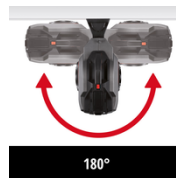

Einhell

EXPERT

POWER X-CHANGE

Cordless Hose Reel (Water)

GE-HR 18/30-1 Li-Solo

Item No.: 4173773

Ident No.: 21014

Bar Code: 4006825682786

The powerful 18 V Power X-Change battery enables the Einhell cordless hose reel GE-HR 18/30-1 Li-Solo to automatically retract your 30 m-long garden hose (12,5 mm / 1/2"). The hose guide and cleaning brushes ensure clean the hose as it is reeled in, while the stopper ball stops the motor automatically to prevent damage. The hose reel is UV resistant and splash-proof, and can be used as a portable unit or installed on a wall. The wall bracket and the supplied tap adapters make mounting and connection easy. The reel can be swivelled through 180° and comes without battery or charger. It does include a hose with garden sprayer.

Features & Benefits