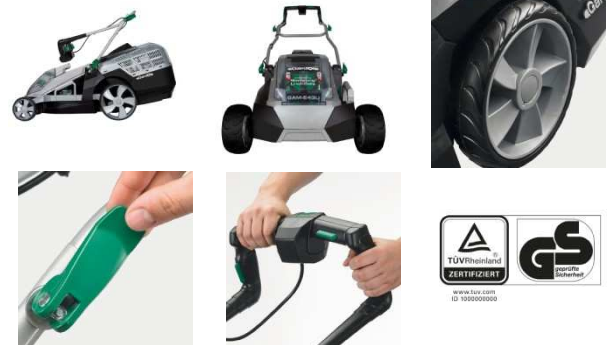

GAM-E43Li

Cordless Lawn Mower

Item No.: 3413132

Ident No.: 11015

Bar Code: 4006825610420

Features

- Battery system - Power X-Change
- Battery capacity indicator with 3 LEDs
- Accu can be used for all the tools in the Power X-Change family
- Two system high-speed chargers included
- Brushless Motor
- Central cutting height adjustment, 6 levels
- Height-adjustable long handle with 3 settings
- Long handle folding
- Integrated carry-handle for easy transport
- Highwheeler
- Filling level indication from the grass collection box
- High quality, blow tough plastic housing
- Recommended for lawn areas up to 500 m²

Technical Data

- Accumulator	20 V (2x) | 4000 mAh | Li-Ion
- Charging time	1,5h
- Idle speed	3000 min⁻¹
- Cutting width	43 cm
- Cutting height adjustment	6 settings | 25-75 mm | central
- Capacity of catching device	58 L
- Wheel diameter front	160 mm
- Wheel diameter rear	245 mm
- Number of accumulators	2 Pieces

Logistic Data

- Product weight	16.62 kg
- Gross weight single packaging	21.27 kg
- Dimensions single packaging	820 x 478 x 445 mm
- Pieces per export carton	1 Pieces
- Gross weight export carton	26 kg
- Dimensions export carton	825 x 480 x 445 mm
- Container quantity (20"/40"/40"HC)	165 | 330 | 390