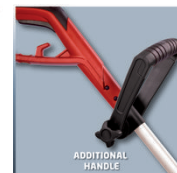

Logistic Data

- Product weight	2.64 kg
- Gross weight single packaging	3.5 kg
- Dimensions single packaging	940 x 255 x 140 mm
- Pieces per export carton	4 Pieces
- Gross weight export carton	16.2 kg
- Dimensions export carton	955 x 440 x 266 mm
- Container quantity (20"/40"/40"HC)	1064 | 2136 | 2504