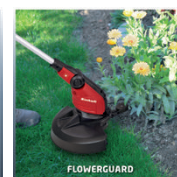

Logistic Data

- Product weight	2.64 kg
- Gross weight single packaging	3.5 kg
- Dimensions single packaging	940 x 255 x 140 mm
- Pieces per export carton	4 Pieces
- Gross weight export carton	16.2 kg
- Dimensions export carton	955 x 440 x 266 mm
- Container quantity (20"/40"/40"HC)	1064 | 2136 | 2504