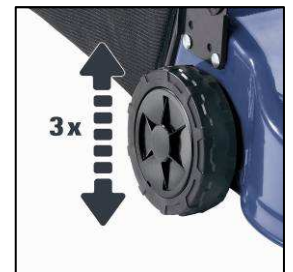

Einhell

BLUE

BG-PM 40 B&S Petrol Lawn Mower

Art.-No. 34.024.50

Features

- Ergonomically, fold-away guidance bar (1)
- B&S motor, 1 cylinder, 4-stroke motor (2)
- Shapely, backed-enable sheet steel housing (3)
- Mono-wheel height settings
- Hard-wearing textile grass collection bin with large volume (4)
- Starting linkage on the guidance bar (5)
- Full-crankshaft
- Recommended for surfaces up to 800 m²

Technical Data

- Motor: 1 cylinder, 4-stroke motor, 148 ccm
- Motor Power: **1.88 kW** (2.6 HP) with 2,950 rpm
- Fuel: gasoline, E10 qualified
- Tank volume: 0.8 liter
- Motor oil quantity: 0.6 liter
- Cutting width: 40 cm
- Ignition: contact free (start with rope pulling)
- Volume of collection bin: 40 liter
- Product weight: 21.0 kg

Logistic Data

- Net weight: 21.5 kg
- Gross weight: 24.0 kg
- Packing dimensions: 690 x 510 x 415 mm
- Bar code: 4006825 570182
- Sales unit: 1 pc

As special accessory available:

Spare knife
Einhell Grey