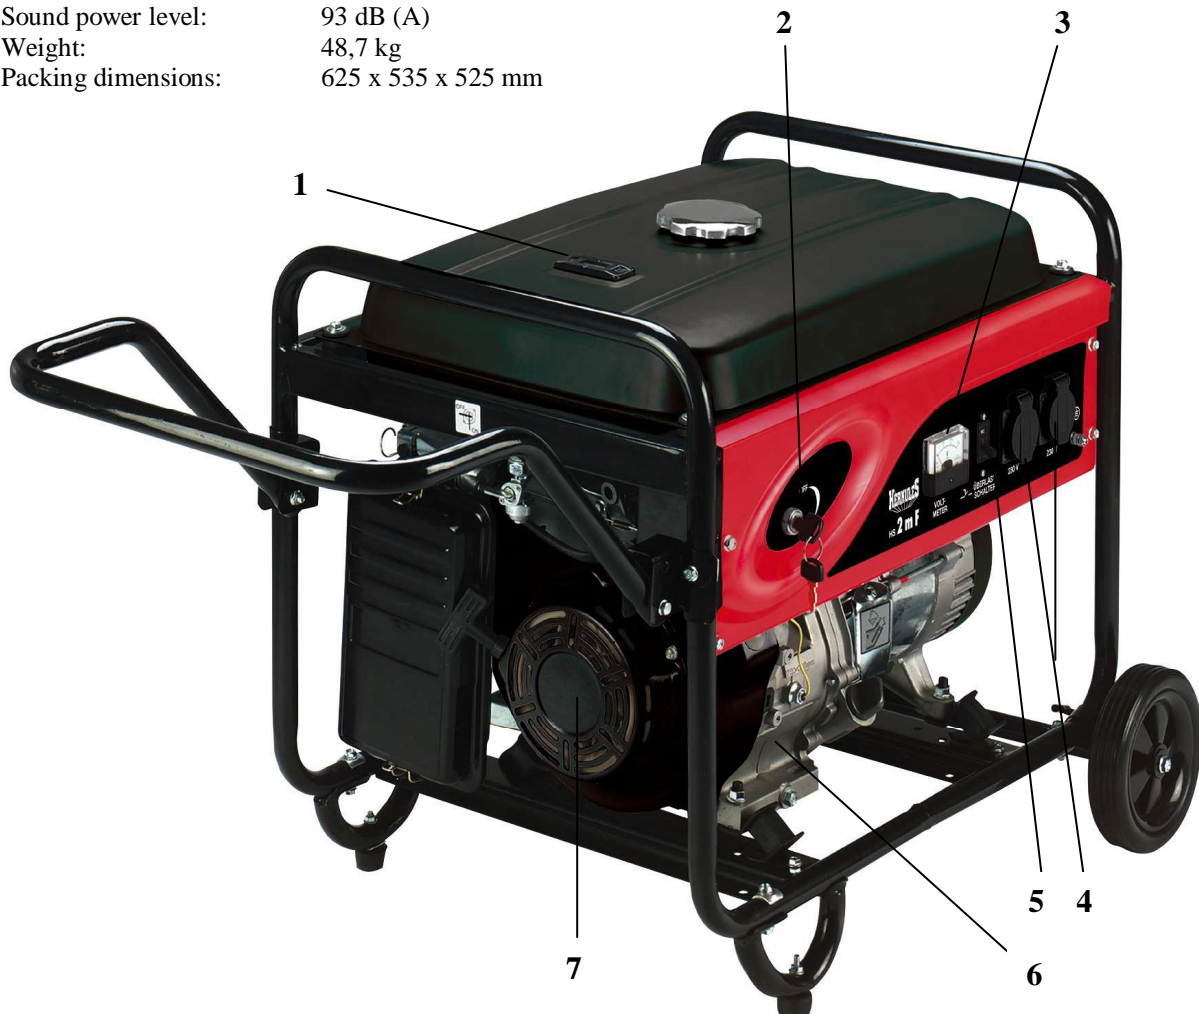

Power Generator HS 2 m F

Art.-No.: **41.523.13**

Bar code: 4006825507775

Sales unit: 1 pc

When no power outlet is available, the heavy duty „Herkules-Kraftwerk” (power generator) is for anyone who needs power. It's ideal as an emergency power supply unit for homes, hunting and fishing camps, weekend homes, open-air gatherings, mobile recreational vehicles and electrical appliances.

Technical data:

- Generator: Synchrony
- Continuous Power: 2.0 kW
- Max. Power: 2.2 kW
- Voltage: 2x 230 V
- Frequency: 50 Hz
- Type: Engine motor, 1 cylinder, 4-stroke air-cooled
- Running time with 2/3 load: approx. 11 h 10 min.
- Displacement: 196 cm³
- Max. Motor Power: 4.77 KW / 6.5 PS
- Fuel: normal lead-free
- Tank volume: 15 ltrs.
- Sound power level: 93 dB (A)
- Weight: 48,7 kg
- Packing dimensions: 625 x 535 x 525 mm

Features:

- Fuel gauge (1)
- Ignition key switch (2)
- Volt meter (3)
- 2x 230 Volt socket (4)
- Overload switch (5)
- 4-stroke-Engine (6)
- Linkage (7)
- Oil deficiency safety device

Abbildungen können nicht im Serien-Lieferumfang enthaltenes Zubehör darstellen / Illustrations can contain accessories, which are not included in standard extent of delivery.