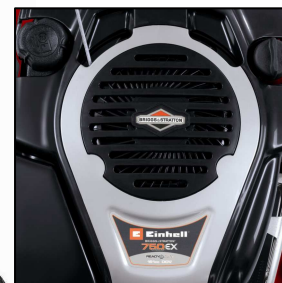

Einhell

PROFESSIONAL GP-PM 51 S B&S 4 in 1 Petrol Lawn Mower

Art.-No. 34.007.55

Features

- Ergonomic guidance bar with soft grip (1)
- Fastener on the guidance bar (2)
- Guidance bar 3-settings height adjustable (3)
- 1 cylinder; 4-stroke-motor Briggs & Stratton (4)
- Frontbumper with integrated carrying handle (5)
- Alternatively side throw-off(6)
- Powder-coated sheet steel housing (7)
- Central cutting height adjustment (8)
- Filling level indication from the grass collection box (9)
- Cleaning position with cleaning tool (10)
- Ball bearing wheels
- Alternatively mulch function
- Space-saving storage
- Detachable rear wheel drive
- Ready start „S2-start guarantee“
- Recommended for surfaces up to 1,800 m²

Technical Data

- Motor: 4-stroke-motor, 161 ccm; Ready Start B&S 750 EX series (1006; XDB Cover)
- Motor Power max.: **2.5 kW** (3.4 HP) with 2,800 rpm
- Fuel: gasoline (lead free); E10 qualified
- Tank volume: 1 liter
- Motor oil quantity: 0.6 liter (10W30)
- Cutting width: 51 cm
- Drive speed: approx. 3.6 km/h
- Collection box volume: 60 liter
- Central cutting height adjustment: 6-fold (25 - 75 mm)
- Noise level L_{WA}: 98 dB
- Ignition: contact free (start at the start tension cable)
- Product weight: 40.9 kg

Logistic Data

- Net weight: 41.1 kg
- Gross weight: 45.9 kg
- Packing dimensions: 970 x 620 x 520 mm
- Bar code: 4006825 585360
- Sales Unit: 1 pc

**Sell to limited
line retailer
only!**

4 IN 1 FUNCTION

As special accessories available: