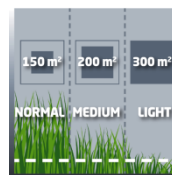

Einhell

EXPERT Plus

POWER X-CHANGE

GE-CM 33 Li Solo

Cordless Lawn Mower

Item No.: 3413142

Ident No.: 11016

Bar Code: 4006825618839

The battery-powered lawn mower GE-CM 33 Li Solo is a very high quality, reliable and extremely high performance equipment for the cordless care of smaller lawn surfaces. The five-stage central cutting height adjustment permits the simple, individual adjustment of the cutting height. A foldable handlebar with high-speed clamping levers enables a space-saving storage. Its large-area wheels additionally preserve the lawn. The large grass box is equipped with a filling level display, so it can be seen immediately, if emptying is necessary. The GE-CM 33 Li Solo is recommended for lawns up to 200 m² (depending on the battery). Supplied without battery and without charger (two 18 V Power X-Change batteries necessary).

Features

- Member of the Power X-Change family, 2x18V batteries necessary
- Central cutting height adjustment, 5 levels
- Long handle folding for space-saving storage and transportation
- Integrated carry-handle for easy transport
- Filling level indication from the grass collection box
- Wide wheels with lawn-friendly running surface
- High quality, blow tough plastic housing
- Recommended for lawn areas up to 200 m² (depending on batteries)
- Supplied without battery and charger (available separately)
- Height-adjustable long handle with 3 settings

Technical Data

- Idle speed	3400 min⁻¹
- Cutting width	33 cm
- Cutting height adjustment	5 settings | 25-65 mm | central
- Capacity of catching device	30 L
- Wheel diameter front	150 mm
- Wheel diameter rear	180 mm

Logistic Data