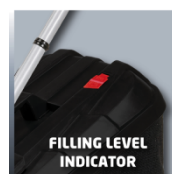

Einhell

EXPERT Plus

POWER X-CHANGE

GE-CM 33 Li Solo

Cordless Lawn Mower

Item No.: 3413142

Ident No.: 11016

Bar Code: 4006825618839

The battery-powered lawn mower GE-CM 33 Li Solo is a very high quality, reliable and extremely high performance equipment for the cordless care of smaller lawn surfaces. The five-stage central cutting height adjustment permits the simple, individual adjustment of the cutting height. A foldable handlebar with high-speed clamping levers enables a space-saving storage. Its large-area wheels additionally preserve the lawn. The large grass box is equipped with a filling level display, so it can be seen immediately, if emptying is necessary. The GE-CM 33 Li Solo is recommended for lawns up to 200 m² (depending on the battery). Supplied without battery and without charger (two 18 V Power X-Change batteries necessary).

Features

- Member of the Power X-Change family, 2x18V batteries necessary
- Central cutting height adjustment, 5 levels
- Long handle folding for space-saving storage and transportation
- Integrated carry-handle for easy transport
- Filling level indication from the grass collection box
- Wide wheels with lawn-friendly running surface
- High quality, blow tough plastic housing
- Recommended for lawn areas up to 200 m² (depending on batteries)
- Supplied without battery and charger (available separately)
- Height-adjustable long handle with 3 settings

Technical Data

- Idle speed	3400 min⁻¹
- Cutting width	33 cm
- Cutting height adjustment	5 settings | 25-65 mm | central
- Capacity of catching device	30 L
- Wheel diameter front	150 mm
- Wheel diameter rear	180 mm

Logistic Data