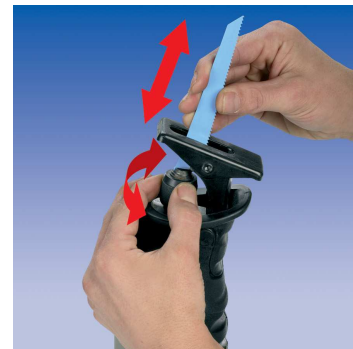

Electrical Universal Saw AFS 600-click

Art.-No.: **43.261.11**

Bar-Code: **4006825503906**

sales unit: **1 pcs**

Practical, robust and powerful universal saw for multi-purpose application! Due to the electronic speed regulation and the saw blades supplied with it can be used for cutting wood, metal and various types of plastic material.

It is ideal for pruning off branches, cutting lumber boards, copper – PVC-tubes to size. Through a simply rotation you can change the saw blades tool-less without problems. Furthermore the sawing shoe (2) can be adjusted via the locking lever (3) likewise tool-less- The saw shoe can be made suitable for working material.

Features:

- incl. 2 saw blades (for wood and metal)
- Tool-less – Saw blade admission (1)
- Adjustable Saw shoe (2)
- Locking lever for Saw shoe (3)

Technical data:

- Mains: 230 V ~ 50 Hz
- Power: 600 watts
- Strokes: 0 – 2500 rpm
- Stroke height: 18 mm
- Cutting depth: wood max. 115 mm
metal max. 6 mm
- Weight: 3,0 kg
- Packing dimensions: 520 x 75 x 120 mm