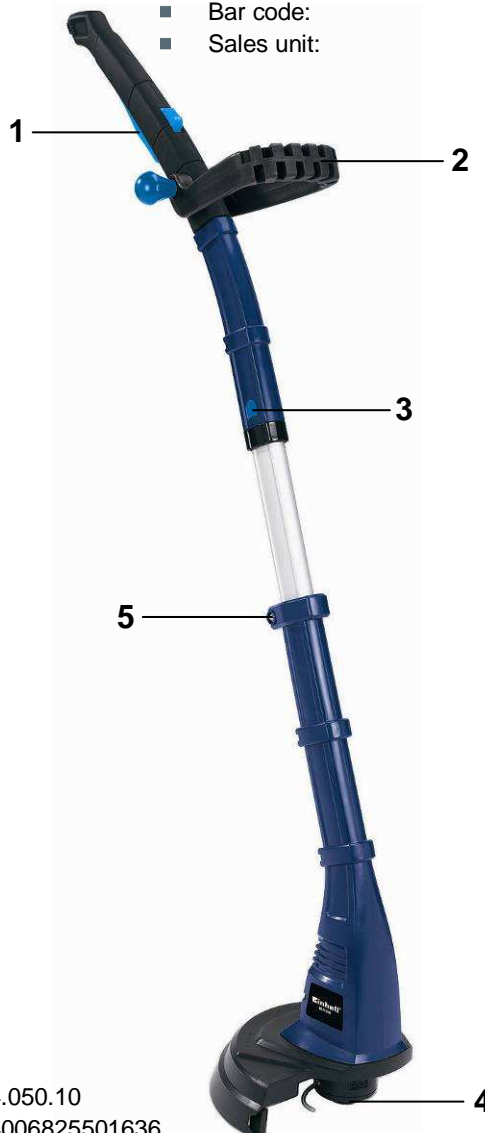

Einhell

BLUE

BG-ET 3725 Electric Lawn Trimmer

Art.-No. 34.011.90

For cutting grass in hard to get into zones, like along fences and walls, between and under bushes, everywhere the lawn mower cannot be used any longer or where the grass is already too high. With its strong universal motor the lawn trimmer is a practical helper to keep the garden tidy. The rotating nylon thread cuts the grass as neat as the knife of the lawn mower.

Features

- ON/Off switch (1)
- Comfortable twin-hand operation due to the additional handle (2)
- Engine head turnable 180° for easy cuts on vertical areas (3)
- Double line cutting feature (4)
- Guidance handle continuously telescopically (5)
- Sturdy universal motor
- Housing and additional handle made of impact resistant high quality plastics
- Cable strain relief
- Tipp-automatic

Technical Data

- | | |
|-----------------------|--------------------|
| ■ Mains: | 230 V ~ 50 Hz |
| ■ Power: | 370 W |
| ■ Cutting circle : | 250 mm |
| ■ Rotations: | 12,000 rpm |
| ■ Nylon thread: | Ø 1.2 mm |
| ■ Thread length: | 9 m |
| ■ Net weight: | 2.8 kg |
| ■ Gross weight: | 3.3 kg |
| ■ Packing dimensions: | 630 x 200 x 115 mm |
| ■ Bar code: | 4006825 556070 |
| ■ Sales unit: | 4 pcs |

As special accessory available:

Spare thread spool
Einhell Royal

Art.-No.: 34.050.10
Bar code: 4006825501636