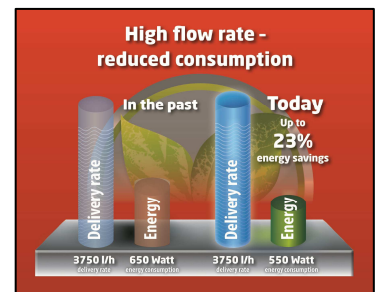

Standard accessories

- 20 m garden hose 13mm (1/2 ")
- Spray pistol

As special accessories available:

Suction hose 4 m EinHELL Grey	Art.-No.: 41.736.10 Bar code: 4006825 544121	Suction hose 7 m EinHELL Grey	Art.-No.: 41.736.45 Bar code: 4006825 549102
Suction hose 7 m EinHELL Grey	Art.-No.: 41.736.20 Bar code: 4006825 544138	Suction hose 4 m brass EinHELL Grey	Art.-No.: 41.736.30 Bar code: 4006825 549133
Suction hose 4 m EinHELL Grey	Art.-No.: 41.736.35 Bar code: 4006825 549058	Suction hose 7 m brass EinHELL Grey	Art.-No.: 41.736.40 Bar code: 4006825 549171