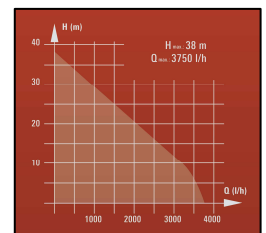

Technical Data

- Mains: 230 V ~ 50 Hz
- Power: 590 Watt
- Delivery capacity max.: 3,750 l/h
- Delivery height max.: 38 m
- Pressure max.: 3.8 bar
- Suction height max.: 8 m
- Activation pressure approx.: 1.5 bar
- Cut-OFF pressure approx.: 3 bar
- Tank volume: 20 liter
- Water temperature max.: 35°C
- Suction and pressure connection: approx. 33.3 mm (R1) IG
- Product weight: 14.5 kg

Logistic Data

- Net weight: 14.5 kg
- Gross weight: 18.7 kg
- Packing dimensions: 540 x 345 x 675 mm
- Bar code: 4006825 588033
- Sales Unit: 1 pc

Standard accessories

- 20 m garden hose 13mm (1/2 ")
- Spray pistol