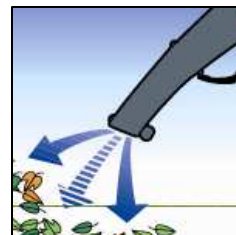

ELSR 2500 E Electric Vac Blower

Logistic Information:

Art. No.:	34.330.90	Sales unit:	1 pc
Ident. No.:	01025	20``:	320 pcs
Bar Code:	4006825506266	40``:	680 pcs
Packing:	480x315x500 mm	Weight:	7.3 kgs (gross)