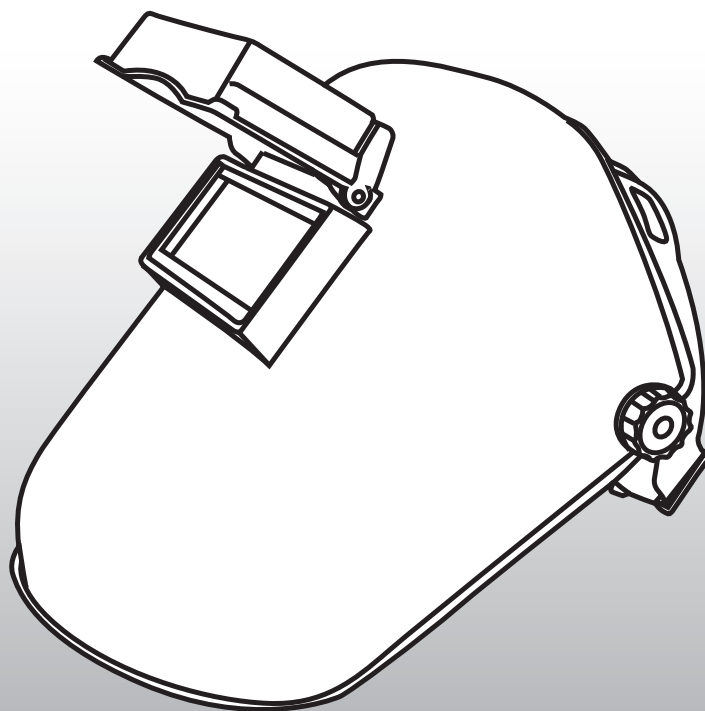

## WELDING HELMET

**SHADE NO. 11**

**INSTRUCTION MANUAL**

**SPECIFICATIONS**

Lens Shade: No.11  
Lens Size: 108mm x 51mm

**ozito.com.au**