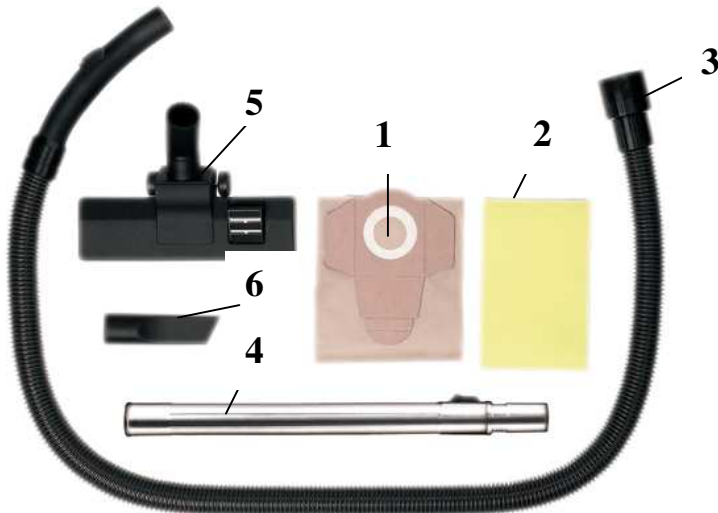

## Wet-Dry Vacuum Cleaner INOX 1400

Art.-No.: **23.420.28**

Bar-Code: 4006825236248

Sales Unit: 1 pcs

Wet-dry vacuum cleaner, 36 mm Ø tube system with back pressure regulator and accessories,  
20 ltr., stainless tank.

4 castors, handle, Put-in tube connection suitable for 36 mm Ø tube system

### Technical data:

- Main voltage: 230 V ~ 50 Hz
- Input Power: 1400 Watt

### Features:

- 1 Dust connection bin (1)
- 1 Foam filter (2)
- 1 suction hose with backpressure regulation Ø 36 mm (3)
- 1 metal telescopic tube Ø 36 mm (4)
- 1 Combination nozzle (5)
- 1 Joint nozzle (6)