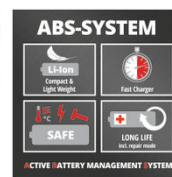

Technical Data

- Accumulator	18 V | 1500 mAh | Li-Ion
- Charging time	1/2h
- Number of gears	2
- Idle speed (gear 1)	0-320 min⁻¹
- Idle speed (gear 2)	0-1350 min⁻¹
- Max. torque hard	48 Nm
- Number of torque steps	24 settings
- Drill chuck	10 mm | single sleeve
- Number of accumulators	1 Pieces