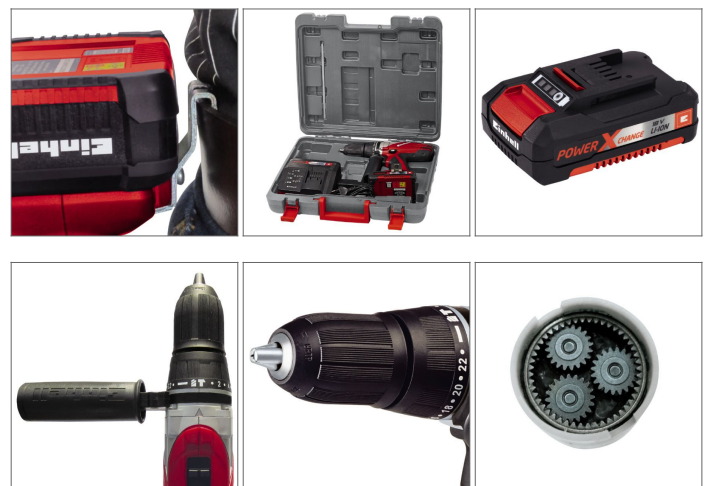

Logistic Data

- Length 420 mm
- Width 105 mm
- Height 335 mm
- Gross weight single packaging 4 kg
- Product weight 1.76 kg
- Container quantity (20"/40"/40") 1620 | 3336 | 3740
- Pieces per export carton 4 pcs